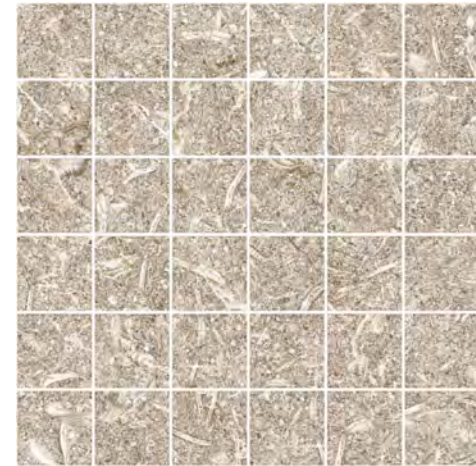

# TRACK

**General:** The TRACK collection blurs the visual lines between natural cork and particle board, but delivers the technical and durable properties of hard wearing porcelain stoneware. This raw and unusual looking material also has subtle texture to its surface, creating endless joints and a continuous flow throughout the are being clad.  
The three soft & warm hues are Ivory, Beige and Grey, each being able to combine with the other in style.

**Colours:** Ivory  
Beige  
Grey

**Sizes & Proposals:** Tile 500 x 1000 x 10mm  
Tile 600 x 600 x 10mm  
Mosaic 300 x 300 x 10mm sheets

**Finishes:** Natural finish

**Type:** Rectified Porcelain Tiles

**Appearance:** Modern decorative finish

**Slip Resistance:** Natural finish - R10 / P3

Kitchen & Living with Beige floor and Ivory wall

48x48mm Mosaic on 300x300mm sheet

Apartment Living with Grey floor and walls