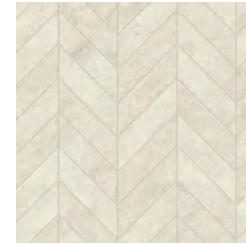

BONE Chevron

CRETE Mosaico Chevron 305 x 356 x 9mm Matt

SIDERAL & OYSTER hotel reception

DUST floor, walls & Habitat Vanities

BONE Furnace

SIDERAL & BONE apartment floor & walls

DUNE Outdoor Grip tiles & Pebbles A+B