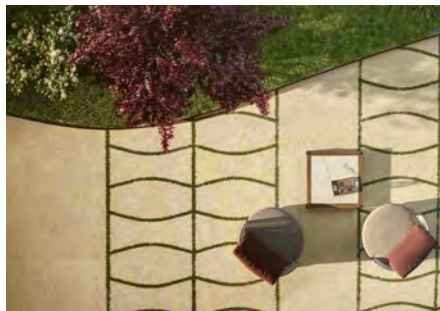

BOOST ICOR - Porcelain

General: Boost Icor was created by Marco Casamonti of Archea Associates and has been inspired by Limestone. Created in six natural shades and four different finishes, this series lends itself to creating harmonious and functional floor and wall coverings - both inside and out. Also comes with architectural decorative proposals.

Applications: All commercial and residential applications for both floor and wall. Create various edge detailing & laminations for steps, pool surrounds / copings, as well as custom internal & external designs.

BONE   DUST   DUNE   CRETE   OYSTER   SIDERAL

Suppliers of the finest

porcelainstoneware

info@cсаustralia.com.au

www.ceramicsurfacesaustralia.com.au

Origin: Italy

Availability: Matt in 9mm:
1200 x 1200 x 9mm   600 x 1200 x 9mm   750 x 1500 x 9mm
600 x 600 x 9mm   300 x 600 x 9mm

9mm & 6mm Slabs in Bone Dust Dune & Oyster ONLY
1200 x 2400 x 9mm   1200 x 2780 x 6mm

Grip in 9mm (Bone, Dust, Dune & Oyster ONLY):
600 x 1200 x 9mm
300 X 600 X 9mm

Paver Grip in 20mm (Bone, Dust, Dune & Oyster ONLY):
1200 x 1200 x 20mm
600 x 1200 x 20mm
600 x 600 x 20mm

Railway proposal in Bone colour ONLY:
Matt 600 x 1200 x 9mm & Grip 600 x 1200 x 9mm

Pebble proposal in Bone, Dust, Dune & Oyster:
Grip 595 x 595 x 9mm & Paver Grip 595 x 595 x 20mm

Combo A + B in Bone, Dust, Dune & Oyster:
Paver Grip 484 x 1190 x 20mm

Appearance: Elegant LimestoneStone

Production: Pressed & Rectified porcelain

Technical: Fire and Frost Resistant
Chemical and Stain Resistant
Water porosity – less than 0.05%
Scratch resistant

Slip Resistance: Matte 9mm : P3
Matte 6mm : Special production can be produced to meet P3 requirements for these slabs

Grip 9mm : P5

Paver Grip 20mm : P5