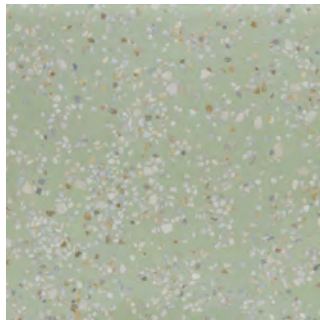

TRENDY

General: The Trendy collection melts colour with terrazzo highlights, and delivers beautiful soft design in hard wearing porcelain stoneware. The pastel coloured background of this collection recreates elegant ambience in all kinds of spaces, and with a format of 600x600mm and P3 slip rated - hospitality projects are a perfect fit for this stunning Trendy range. The four colours of Ivory, Pink, Green & Blue create impact and style, and leave a lasting artistic impression + include mosaics.

Ivory

Pink

Green

Blue

Origin: Spain

Colours: Ivory
Pink
Green
Blue

Mosaics - All Colours

Sizes & Proposals: Tiles - 595x595x10mm
Mosaic - 297x297x10mm sheets