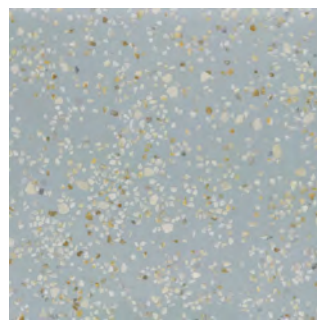

Ivory

Pink

Green

Blue

Origin: Spain

Colours: Ivory
Pink
Green
Blue

Mosaics - All Colours

Sizes & Proposals: Tiles - 595x595x10mm
Mosaic - 297x297x10mm sheets