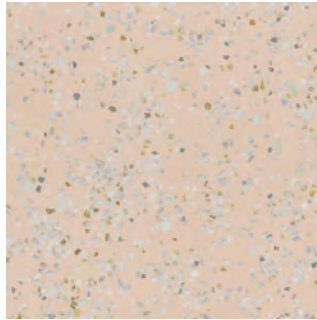

TRENDY

General: The Trendy collection melts colour with terrazzo highlights, and delivers beautiful soft design in hard wearing porcelain stoneware. The pastel coloured background of this collection recreates elegant ambience in all kinds of spaces, and with a format of 600x600mm and P3 slip rated - hospitality projects are a perfect fit for this stunning Trendy range. The four colours of Ivory, Pink, Green & Blue create impact and style, and leave a lasting artistic impression + include mosaics.

Ivory

Pink

Green

Blue

Origin: Spain

Colours: Ivory
Pink
Green
Blue

Mosaics - All Colours

Sizes & Proposals: Tiles - 595x595x10mm
Mosaic - 297x297x10mm sheets