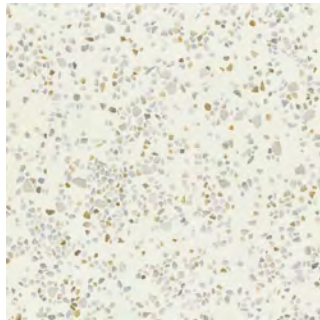

TRENDY

General: The Trendy collection melts colour with terrazzo highlights, and delivers beautiful soft design in hard wearing porcelain stoneware. The pastel coloured background of this collection recreates elegant ambience in all kinds of spaces, and with a format of 600x600mm and P3 slip rated - hospitality projects are a perfect fit for this stunning Trendy range. The four colours of Ivory, Pink, Green & Blue create impact and style, and leave a lasting artistic impression + include mosaics.

Ivory

Pink

Green

Blue

Origin: Spain

Colours: Ivory
Pink
Green
Blue

Mosaics - All Colours

Sizes & Proposals: Tiles - 595x595x10mm
Mosaic - 297x297x10mm sheets