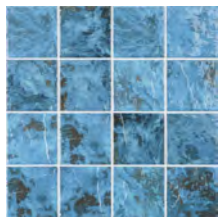

Available in 34 colourways and 3 different size formats.

Applications: Suitable for all swimming pool and wet wall applications, including spas, saunas, bathrooms, and commercial wet areas.

COSMO

L Blue

M Blue

D Blue

Blue/Green

UNIVERSE

Stormy Night

Blue Sky

Lavender Night

Blue Lagoon

Origin:	China	
Colours:	COSMO -	L Blue, M Blue, D Blue & Blue/Green
	UNIVERSE -	Stormy Night, Blue Sky, Lavender Night & Blue Lagoon
	CORAL -	Blue, Dark Blue, Green & Aqua
	RIPPLE -	Ocean Blue, River Blue & Brine Green
	SANDY -	L Blue, M Blue & D Blue
	SKY -	L Blue, M Blue & D Blue
	BEACH -	Blue, Green & Dark
	MORE -	Lime Green, Spearmint Green, Deep Green, Sky Blue, Fountain Blue, Lake Blue, Marine Blue, Blue, Navy Blue & Dark Blue
Sizes	COSMO & UNIVERSE 73 x 73 x 7mm mosaic on 306 x 306mm sheets	
	ALL OTHER PROPOSALS 48 x 48 x 6mm mosaic on 306 x 306mm sheets	
Finishes:	Glossy flat & rippled surfaces	
Type:	Pressed Glazed Porcelain Mosaic on Mesh Backing	
Appearance:	Various water colours	
Technical:	Stain Resistant (Class 5) - food & beverage Fire Retardant – (Class 0) Scratch resistant Acid Resistant UV Resistant Frost Resistant Zero VOCS, PVC, Formaldehyde or Allergens	

CORAL
Blue

Dark Blue

Green

Aqua

RIPPLE

Ocean Blue

River Blue

Brine Green

SANDY
L Blue

M Blue

D Blue

Lime Green

Spearmint Green

Deep Green

BEACH
Blue

Green