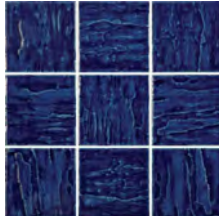

Available in 34 colourways and 3 different size formats.

Applications: Suitable for all swimming pool and wet wall applications, including spas, saunas, bathrooms, and commercial wet areas.

COSMO

L Blue

M Blue

D Blue

Blue/Green

UNIVERSE

Stormy Night

Blue Sky

Lavender Night

Blue Lagoon

Origin:	China	
Colours:	COSMO -	L Blue, M Blue, D Blue & Blue/Green
	UNIVERSE -	Stormy Night, Blue Sky, Lavender Night & Blue Lagoon
	CORAL -	Blue, Dark Blue, Green & Aqua
	RIPPLE -	Ocean Blue, River Blue & Brine Green
	SANDY -	L Blue, M Blue & D Blue
	SKY -	L Blue, M Blue & D Blue
	BEACH -	Blue, Green & Dark
	MORE -	Lime Green, Spearmint Green, Deep Green, Sky Blue, Fountain Blue, Lake Blue, Marine Blue, Blue, Navy Blue & Dark Blue
Sizes	COSMO & UNIVERSE 73 x 73 x 7mm mosaic on 306 x 306mm sheets	
	ALL OTHER PROPOSALS 48 x 48 x 6mm mosaic on 306 x 306mm sheets	
Finishes:	Glossy flat & rippled surfaces	
Type:	Pressed Glazed Porcelain Mosaic on Mesh Backing	
Appearance:	Various water colours	
Technical:	Stain Resistant (Class 5) - food & beverage Fire Retardant – (Class 0) Scratch resistant Acid Resistant UV Resistant Frost Resistant Zero VOCS, PVC, Formaldehyde or Allergens	

SANDY
L Blue

M Blue

D Blue

Lime Green

Spearmint Green

Deep Green

BEACH
Blue

Green