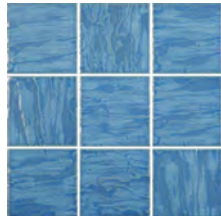

PHOENIX - Porcelain Pool Mosaics

General: The Phoenix collection of glazed porcelain pool mosaics offers of multitude of colours, shades and finishes to create varying water colour environments - including combinations and mixers that bring real life and fun to any swimming pool.

Produced from porcelain with a glazed glossy surface that look glass like this new approach to decorating pools creates stunning new water colours to suit both residential, resort and public swimming pools.

Available in 34 colourways and 3 different size formats.

Applications: Suitable for all swimming pool and wet wall applications, including spas, saunas, bathrooms, and commercial wet areas.

COSMO

L Blue

M Blue

Dark

Sky Blue

Fountain Blue

Lake Blue

SKY
L Blue

M Blue

D Blue

Marine Blue