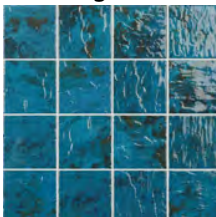

D Blue

Blue/Green

UNIVERSE

Stormy Night

Blue Sky

Lavender Night

Blue Lagoon

Origin:	China	
Colours:	COSMO -	L Blue, M Blue, D Blue & Blue/Green
	UNIVERSE -	Stormy Night, Blue Sky, Lavender Night & Blue Lagoon
	CORAL -	Blue, Dark Blue, Green & Aqua
	RIPPLE -	Ocean Blue, River Blue & Brine Green
	SANDY -	L Blue, M Blue & D Blue
	SKY -	L Blue, M Blue & D Blue
	BEACH -	Blue, Green & Dark
	MORE -	Lime Green, Spearmint Green, Deep Green, Sky Blue, Fountain Blue, Lake Blue, Marine Blue, Blue, Navy Blue & Dark Blue
Sizes	COSMO & UNIVERSE 73 x 73 x 7mm mosaic on 306 x 306mm sheets	
	ALL OTHER PROPOSALS 48 x 48 x 6mm mosaic on 306 x 306mm sheets	
Finishes:	Glossy flat & rippled surfaces	
Type:	Pressed Glazed Porcelain Mosaic on Mesh Backing	
Appearance:	Various water colours	
Technical:	Stain Resistant (Class 5) - food & beverage Fire Retardant – (Class 0) Scratch resistant Acid Resistant UV Resistant Frost Resistant Zero VOCS, PVC, Formaldehyde or Allergens	

CORAL
Blue

Dark Blue

Green

Aqua

RIPPLE

Ocean Blue

River Blue

Brine Green

SANDY
L Blue

M Blue

D Blue

Lime Green

Spearmint Green

Deep Green

BEACH
Blue

Green