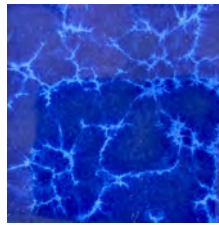

D Blue

Blue/Green

UNIVERSE

Stormy Night

Blue Sky

Lavender Night

Blue Lagoon

Origin:	China	
Colours:	COSMO -	L Blue, M Blue, D Blue & Blue/Green
	UNIVERSE -	Stormy Night, Blue Sky, Lavender Night & Blue Lagoon
	CORAL -	Blue, Dark Blue, Green & Aqua
	RIPPLE -	Ocean Blue, River Blue & Brine Green
	SANDY -	L Blue, M Blue & D Blue
	SKY -	L Blue, M Blue & D Blue
	BEACH -	Blue, Green & Dark
	MORE -	Lime Green, Spearmint Green, Deep Green, Sky Blue, Fountain Blue, Lake Blue, Marine Blue, Blue, Navy Blue & Dark Blue
Sizes	COSMO & UNIVERSE 73 x 73 x 7mm mosaic on 306 x 306mm sheets	
	ALL OTHER PROPOSALS 48 x 48 x 6mm mosaic on 306 x 306mm sheets	
Finishes:	Glossy flat & rippled surfaces	
Type:	Pressed Glazed Porcelain Mosaic on Mesh Backing	
Appearance:	Various water colours	
Technical:	Stain Resistant (Class 5) - food & beverage Fire Retardant – (Class 0) Scratch resistant Acid Resistant UV Resistant Frost Resistant Zero VOCS, PVC, Formaldehyde or Allergens	

CORAL
Blue

Dark Blue

Green

Aqua

RIPPLE

Ocean Blue

River Blue

Brine Green

SANDY
L Blue

M Blue

D Blue

Lime Green

Spearmint Green

Deep Green

BEACH
Blue

Green

Dark

Sky Blue

Fountain Blue

Lake Blue

SKY
L Blue

M Blue

D Blue

Marine Blue