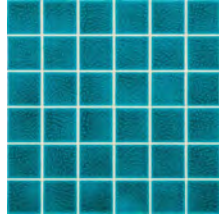

Available in 34 colourways and 3 different size formats.

Applications: Suitable for all swimming pool and wet wall applications, including spas, saunas, bathrooms, and commercial wet areas.

COSMO

L Blue

M Blue

D Blue

Blue/Green

UNIVERSE

Stormy Night

Blue Sky

Lavender Night

Blue Lagoon

Origin:	China	
Colours:	COSMO -	L Blue, M Blue, D Blue & Blue/Green
	UNIVERSE -	Stormy Night, Blue Sky, Lavender Night & Blue Lagoon
	CORAL -	Blue, Dark Blue, Green & Aqua
	RIPPLE -	Ocean Blue, River Blue & Brine Green
	SANDY -	L Blue, M Blue & D Blue
	SKY -	L Blue, M Blue & D Blue
	BEACH -	Blue, Green & Dark
	MORE -	Lime Green, Spearmint Green, Deep Green, Sky Blue, Fountain Blue, Lake Blue, Marine Blue, Blue, Navy Blue & Dark Blue
Sizes	COSMO & UNIVERSE 73 x 73 x 7mm mosaic on 306 x 306mm sheets	
	ALL OTHER PROPOSALS 48 x 48 x 6mm mosaic on 306 x 306mm sheets	
Finishes:	Glossy flat & rippled surfaces	
Type:	Pressed Glazed Porcelain Mosaic on Mesh Backing	
Appearance:	Various water colours	
Technical:	Stain Resistant (Class 5) - food & beverage Fire Retardant – (Class 0) Scratch resistant Acid Resistant UV Resistant Frost Resistant Zero VOCS, PVC, Formaldehyde or Allergens	

CORAL
Blue

Dark Blue

Green

Aqua

RIPPLE

Ocean Blue

River Blue

Brine Green

SANDY
L Blue

M Blue

D Blue

Lime Green

Spearmint Green

Deep Green

BEACH
Blue

Green