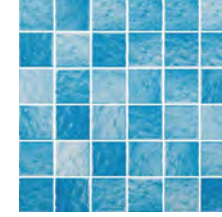

D Blue

Blue/Green

UNIVERSE

Stormy Night

Blue Sky

Lavender Night

Blue Lagoon

Origin:	China	
Colours:	COSMO -	L Blue, M Blue, D Blue & Blue/Green
	UNIVERSE -	Stormy Night, Blue Sky, Lavender Night & Blue Lagoon
	CORAL -	Blue, Dark Blue, Green & Aqua
	RIPPLE -	Ocean Blue, River Blue & Brine Green
	SANDY -	L Blue, M Blue & D Blue
	SKY -	L Blue, M Blue & D Blue
	BEACH -	Blue, Green & Dark
	MORE -	Lime Green, Spearmint Green, Deep Green, Sky Blue, Fountain Blue, Lake Blue, Marine Blue, Blue, Navy Blue & Dark Blue
Sizes	COSMO & UNIVERSE 73 x 73 x 7mm mosaic on 306 x 306mm sheets	
	ALL OTHER PROPOSALS 48 x 48 x 6mm mosaic on 306 x 306mm sheets	
Finishes:	Glossy flat & rippled surfaces	
Type:	Pressed Glazed Porcelain Mosaic on Mesh Backing	
Appearance:	Various water colours	
Technical:	Stain Resistant (Class 5) - food & beverage Fire Retardant – (Class 0) Scratch resistant Acid Resistant UV Resistant Frost Resistant Zero VOCS, PVC, Formaldehyde or Allergens	

CORAL
Blue

Dark Blue

Green

Aqua

RIPPLE

Ocean Blue

River Blue

Brine Green

SANDY
L Blue

M Blue

D Blue

Lime Green

Spearmint Green

Deep Green

BEACH
Blue

Green

Dark

Sky Blue

Fountain Blue

Lake Blue

SKY
L Blue

M Blue

D Blue

Marine Blue