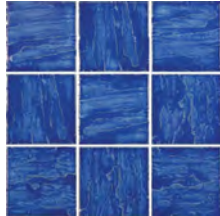

Available in 34 colourways and 3 different size formats.

Applications: Suitable for all swimming pool and wet wall applications, including spas, saunas, bathrooms, and commercial wet areas.

COSMO

L Blue

M Blue

D Blue

Blue/Green

UNIVERSE

Stormy Night

Blue Sky

Lavender Night

Blue Lagoon

Origin:	China	
Colours:	COSMO -	L Blue, M Blue, D Blue & Blue/Green
	UNIVERSE -	Stormy Night, Blue Sky, Lavender Night & Blue Lagoon
	CORAL -	Blue, Dark Blue, Green & Aqua
	RIPPLE -	Ocean Blue, River Blue & Brine Green
	SANDY -	L Blue, M Blue & D Blue
	SKY -	L Blue, M Blue & D Blue
	BEACH -	Blue, Green & Dark
	MORE -	Lime Green, Spearmint Green, Deep Green, Sky Blue, Fountain Blue, Lake Blue, Marine Blue, Blue, Navy Blue & Dark Blue
Sizes	COSMO & UNIVERSE 73 x 73 x 7mm mosaic on 306 x 306mm sheets	
	ALL OTHER PROPOSALS 48 x 48 x 6mm mosaic on 306 x 306mm sheets	
Finishes:	Glossy flat & rippled surfaces	
Type:	Pressed Glazed Porcelain Mosaic on Mesh Backing	
Appearance:	Various water colours	
Technical:	Stain Resistant (Class 5) - food & beverage Fire Retardant – (Class 0) Scratch resistant Acid Resistant UV Resistant Frost Resistant Zero VOCS, PVC, Formaldehyde or Allergens	