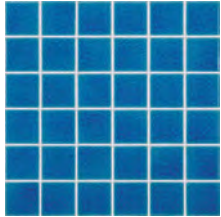

Available in 34 colourways and 3 different size formats.

Applications: Suitable for all swimming pool and wet wall applications, including spas, saunas, bathrooms, and commercial wet areas.

COSMO

L Blue

M Blue

D Blue

Blue/Green

UNIVERSE

Stormy Night

Blue Sky

Lavender Night

Blue Lagoon

Origin:	China	
Colours:	COSMO -	L Blue, M Blue, D Blue & Blue/Green
	UNIVERSE -	Stormy Night, Blue Sky, Lavender Night & Blue Lagoon
	CORAL -	Blue, Dark Blue, Green & Aqua
	RIPPLE -	Ocean Blue, River Blue & Brine Green
	SANDY -	L Blue, M Blue & D Blue
	SKY -	L Blue, M Blue & D Blue
	BEACH -	Blue, Green & Dark
	MORE -	Lime Green, Spearmint Green, Deep Green, Sky Blue, Fountain Blue, Lake Blue, Marine Blue, Blue, Navy Blue & Dark Blue
Sizes	COSMO & UNIVERSE 73 x 73 x 7mm mosaic on 306 x 306mm sheets	
	ALL OTHER PROPOSALS 48 x 48 x 6mm mosaic on 306 x 306mm sheets	
Finishes:	Glossy flat & rippled surfaces	
Type:	Pressed Glazed Porcelain Mosaic on Mesh Backing	
Appearance:	Various water colours	
Technical:	Stain Resistant (Class 5) - food & beverage Fire Retardant – (Class 0) Scratch resistant Acid Resistant UV Resistant Frost Resistant Zero VOCS, PVC, Formaldehyde or Allergens	

CORAL
Blue

Dark Blue

Green

Aqua

RIPPLE

Ocean Blue

River Blue

Brine Green

SANDY
L Blue

M Blue

D Blue

Lime Green

Spearmint Green

Deep Green

BEACH
Blue

Green