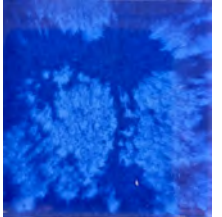

Available in 34 colourways and 3 different size formats.

Applications: Suitable for all swimming pool and wet wall applications, including spas, saunas, bathrooms, and commercial wet areas.

COSMO

L Blue

M Blue

SANDY
L Blue

M Blue

D Blue

Lime Green

Spearmint Green

Deep Green

BEACH
Blue

Green

Dark

Sky Blue

Fountain Blue

Lake Blue

SKY
L Blue

M Blue

D Blue

Marine Blue

Blue

Navy Blue

Sky Blue resort pool - CAMSWB30726

Bespoke - Brine Green & River Blue 48x48mm blend Pool Tile

Stormy Night & Fountain Blue swimming pool

Mix - Mid swimming pool - CABHP029

Lake Blue & Marine Blue Olympic swimming pool