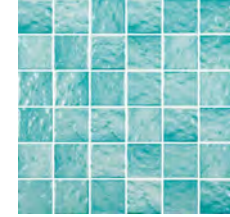

D Blue

Blue/Green

UNIVERSE

Stormy Night

Blue Sky

Lavender Night

Blue Lagoon

Origin:	China	
Colours:	COSMO -	L Blue, M Blue, D Blue & Blue/Green
	UNIVERSE -	Stormy Night, Blue Sky, Lavender Night & Blue Lagoon
	CORAL -	Blue, Dark Blue, Green & Aqua
	RIPPLE -	Ocean Blue, River Blue & Brine Green
	SANDY -	L Blue, M Blue & D Blue
	SKY -	L Blue, M Blue & D Blue
	BEACH -	Blue, Green & Dark
	MORE -	Lime Green, Spearmint Green, Deep Green, Sky Blue, Fountain Blue, Lake Blue, Marine Blue, Blue, Navy Blue & Dark Blue
Sizes	COSMO & UNIVERSE 73 x 73 x 7mm mosaic on 306 x 306mm sheets	
	ALL OTHER PROPOSALS 48 x 48 x 6mm mosaic on 306 x 306mm sheets	
Finishes:	Glossy flat & rippled surfaces	
Type:	Pressed Glazed Porcelain Mosaic on Mesh Backing	
Appearance:	Various water colours	
Technical:	Stain Resistant (Class 5) - food & beverage Fire Retardant – (Class 0) Scratch resistant Acid Resistant UV Resistant Frost Resistant Zero VOCS, PVC, Formaldehyde or Allergens	

CORAL
Blue

Dark Blue

Green

Aqua

RIPPLE

Ocean Blue

River Blue

Brine Green

SANDY
L Blue

M Blue

D Blue

Lime Green

Spearmint Green

Deep Green

BEACH
Blue

Green

Dark

Sky Blue

Fountain Blue

Lake Blue

SKY
L Blue

M Blue

D Blue

Marine Blue