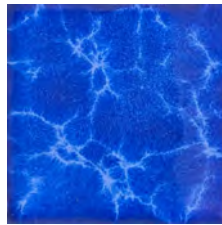

D Blue

Blue/Green

UNIVERSE

Stormy Night

Blue Sky

Lavender Night

Blue Lagoon

Origin:	China	
Colours:	COSMO -	L Blue, M Blue, D Blue & Blue/Green
	UNIVERSE -	Stormy Night, Blue Sky, Lavender Night & Blue Lagoon
	CORAL -	Blue, Dark Blue, Green & Aqua
	RIPPLE -	Ocean Blue, River Blue & Brine Green
	SANDY -	L Blue, M Blue & D Blue
	SKY -	L Blue, M Blue & D Blue
	BEACH -	Blue, Green & Dark
	MORE -	Lime Green, Spearmint Green, Deep Green, Sky Blue, Fountain Blue, Lake Blue, Marine Blue, Blue, Navy Blue & Dark Blue
Sizes	COSMO & UNIVERSE 73 x 73 x 7mm mosaic on 306 x 306mm sheets	
	ALL OTHER PROPOSALS 48 x 48 x 6mm mosaic on 306 x 306mm sheets	
Finishes:	Glossy flat & rippled surfaces	
Type:	Pressed Glazed Porcelain Mosaic on Mesh Backing	
Appearance:	Various water colours	
Technical:	Stain Resistant (Class 5) - food & beverage Fire Retardant – (Class 0) Scratch resistant Acid Resistant UV Resistant Frost Resistant Zero VOCS, PVC, Formaldehyde or Allergens	

CORAL
Blue

Dark Blue

Green

Aqua

RIPPLE

Ocean Blue

River Blue

Brine Green

SANDY
L Blue

M Blue

D Blue

Lime Green

Spearmint Green

Deep Green

BEACH
Blue

Green

Dark

Sky Blue

Fountain Blue

Lake Blue

SKY
L Blue

M Blue

D Blue

Marine Blue