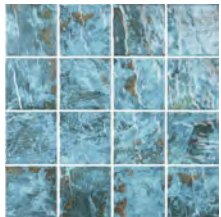

Available in 34 colourways and 3 different size formats.

Applications: Suitable for all swimming pool and wet wall applications, including spas, saunas, bathrooms, and commercial wet areas.

COSMO

L Blue

M Blue

D Blue

Blue/Green

UNIVERSE

Stormy Night

Blue Sky

Lavender Night

Blue Lagoon

Origin:	China	
Colours:	COSMO -	L Blue, M Blue, D Blue & Blue/Green
	UNIVERSE -	Stormy Night, Blue Sky, Lavender Night & Blue Lagoon
	CORAL -	Blue, Dark Blue, Green & Aqua
	RIPPLE -	Ocean Blue, River Blue & Brine Green
	SANDY -	L Blue, M Blue & D Blue
	SKY -	L Blue, M Blue & D Blue
	BEACH -	Blue, Green & Dark
	MORE -	Lime Green, Spearmint Green, Deep Green, Sky Blue, Fountain Blue, Lake Blue, Marine Blue, Blue, Navy Blue & Dark Blue
Sizes	COSMO & UNIVERSE 73 x 73 x 7mm mosaic on 306 x 306mm sheets	
	ALL OTHER PROPOSALS 48 x 48 x 6mm mosaic on 306 x 306mm sheets	
Finishes:	Glossy flat & rippled surfaces	
Type:	Pressed Glazed Porcelain Mosaic on Mesh Backing	
Appearance:	Various water colours	
Technical:	Stain Resistant (Class 5) - food & beverage Fire Retardant – (Class 0) Scratch resistant Acid Resistant UV Resistant Frost Resistant Zero VOCS, PVC, Formaldehyde or Allergens	

CORAL
Blue

Dark Blue

Green

Aqua

RIPPLE

Ocean Blue

River Blue

Brine Green

SANDY
L Blue

M Blue

D Blue

Lime Green

Spearmint Green

Deep Green

BEACH
Blue

Green