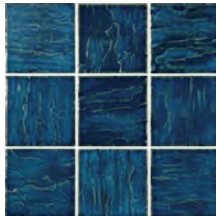

Available in 34 colourways and 3 different size formats.

Applications: Suitable for all swimming pool and wet wall applications, including spas, saunas, bathrooms, and commercial wet areas.

COSMO

L Blue

M Blue

D Blue

Blue/Green

UNIVERSE

Stormy Night

Blue Sky

Lavender Night

Blue Lagoon

Origin:	China	
Colours:	COSMO -	L Blue, M Blue, D Blue & Blue/Green
	UNIVERSE -	Stormy Night, Blue Sky, Lavender Night & Blue Lagoon
	CORAL -	Blue, Dark Blue, Green & Aqua
	RIPPLE -	Ocean Blue, River Blue & Brine Green
	SANDY -	L Blue, M Blue & D Blue
	SKY -	L Blue, M Blue & D Blue
	BEACH -	Blue, Green & Dark
	MORE -	Lime Green, Spearmint Green, Deep Green, Sky Blue, Fountain Blue, Lake Blue, Marine Blue, Blue, Navy Blue & Dark Blue
Sizes	COSMO & UNIVERSE 73 x 73 x 7mm mosaic on 306 x 306mm sheets	
	ALL OTHER PROPOSALS 48 x 48 x 6mm mosaic on 306 x 306mm sheets	
Finishes:	Glossy flat & rippled surfaces	
Type:	Pressed Glazed Porcelain Mosaic on Mesh Backing	
Appearance:	Various water colours	
Technical:	Stain Resistant (Class 5) - food & beverage Fire Retardant – (Class 0) Scratch resistant Acid Resistant UV Resistant Frost Resistant Zero VOCS, PVC, Formaldehyde or Allergens	

CORAL
Blue

Dark Blue

Green

Aqua

RIPPLE

Ocean Blue

River Blue

Brine Green

SANDY
L Blue

M Blue

D Blue

Lime Green

Spearmint Green

Deep Green

BEACH
Blue

Green