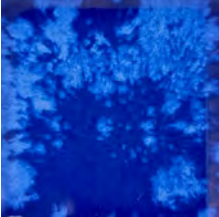

SANDY
L Blue

M Blue

D Blue

Lime Green

Spearmint Green

Deep Green

BEACH
Blue

Green

Dark

Sky Blue

Fountain Blue

Lake Blue

SKY
L Blue

M Blue

D Blue

Marine Blue

Blue

Navy Blue

Sky Blue resort pool - CAMSWB30726

Bespoke - Brine Green & River Blue 48x48mm blend Pool Tile

Stormy Night & Fountain Blue swimming pool

Mix - Mid swimming pool - CABHP029

Lake Blue & Marine Blue Olympic swimming pool