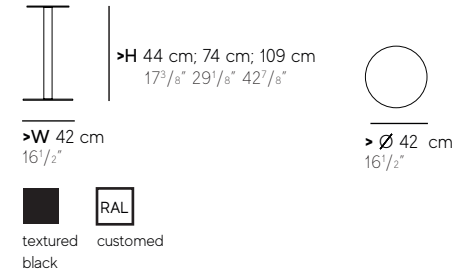

tops

±12 mm

Hospitality Tables | **Cosmopolitan**

bases