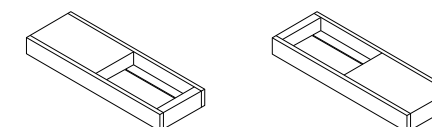

## SINGLE WALL-MOUNTED SINK

CE UNI EN 14688

WITHOUT FAUCET HOLE

100x40x12,5 cm

120x40x12,5 cm

Complete with fixing brackets