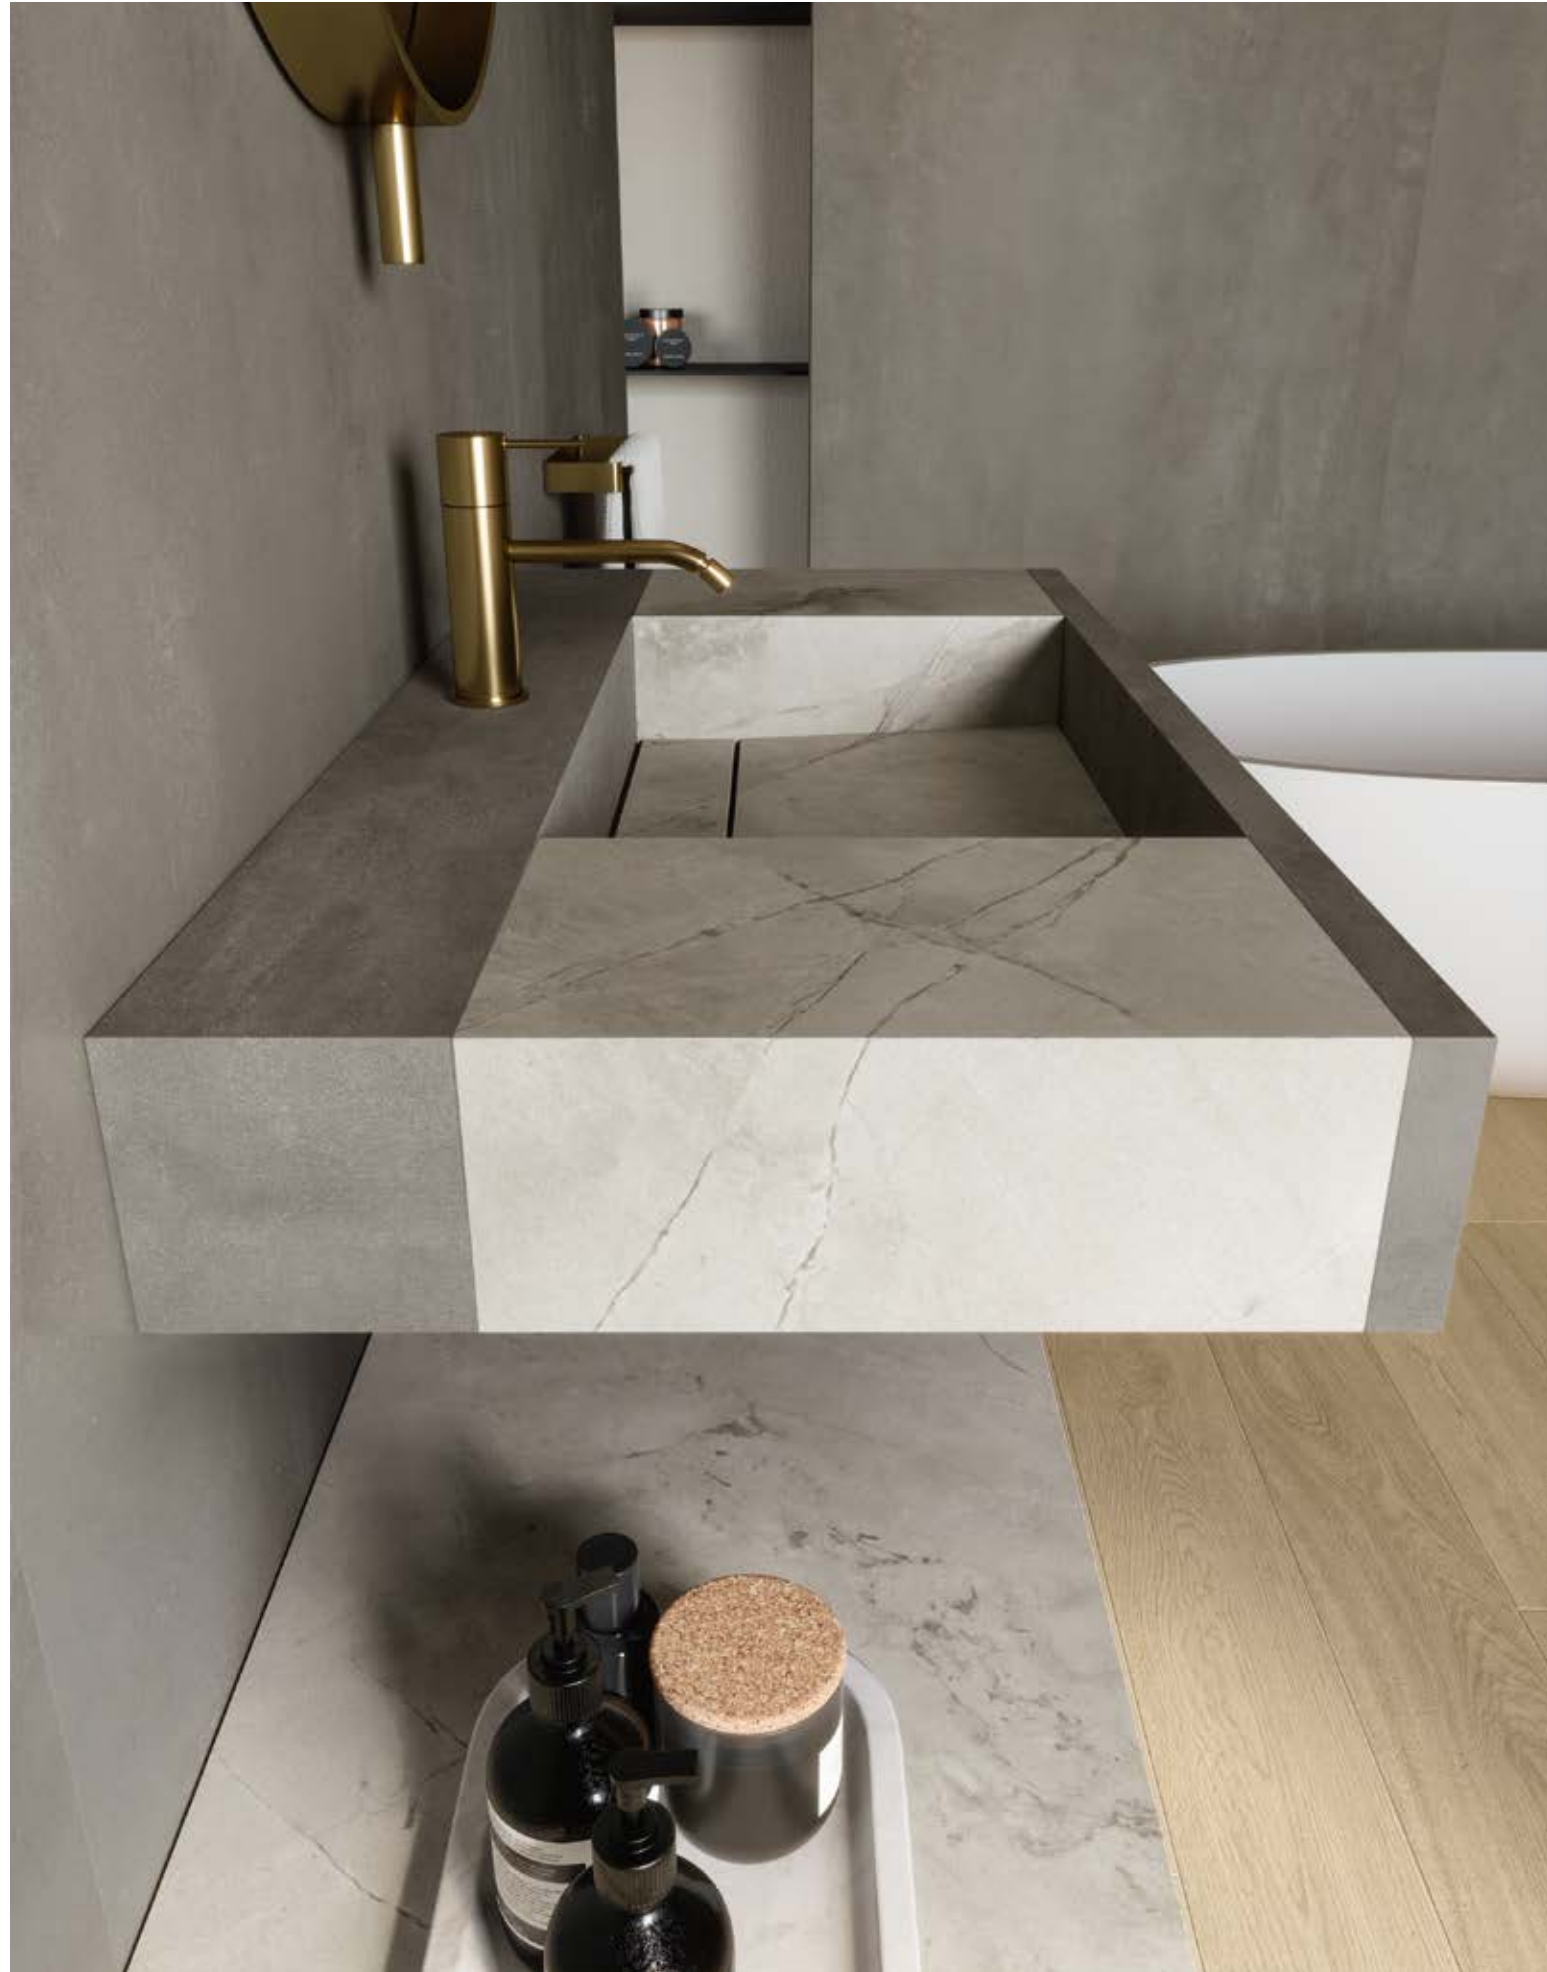

INDEX

OVERVIEW

IMAGE GALLERY

DESIGNER SINK

SINGLE WALL-MOUNTED SINK

TWIN WALL-MOUNTED SINK

SIT-ON BASIN

FREE-STANDING

PORCELAIN TILES

**Boost Pearl /Matt**  
 120x120 cm  
 120x278 cm

# Single wall-mounted sink

The exclusive single wall-mounted sink is a unique design solution for the bathroom. The combination of the sink and the matching furniture, which can be installed in axis or offset, with the wide range of surfaces is perfect to realise projects characterised by an appealing association of materials and colours.