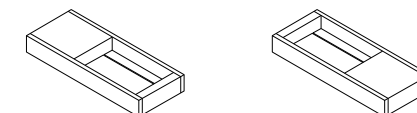

SINGLE WALL-MOUNTED SINK

CE UNI EN 14688

WITHOUT FAUCET HOLE

100x40x12,5 cm

120x40x12,5 cm