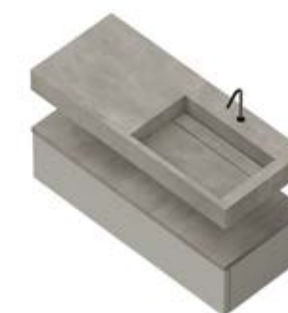

Sink Color: 09
Drawer Unit Color: 09