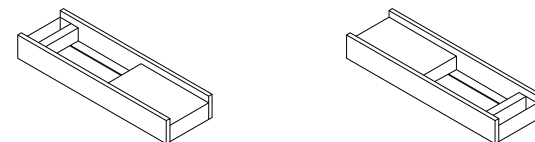

## DESIGNER SINK

CE UNI EN 14688

WITHOUT FAUCET HOLE

130x40x17,5 cm

Top h 12,5 cm  
Edge h 17,5 cm

Complete with fixing brackets

(RAL 9005) integrated towel holder