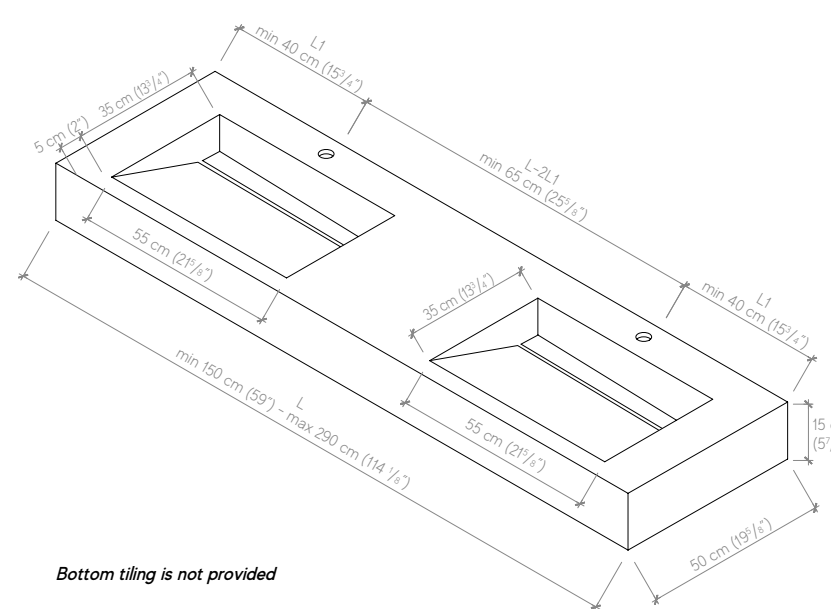

TWIN WALL-MOUNTED SINK

Bottom tiling is not provided

DIMENSIONS
Customisable length L
Depth 50 cm
Height 15 cm
STRUCTURE
Reinforcement: continuous panel
Brackets: stainless steel with holes Ø 10 mm
BASIN
Dimension 55x35 cm
Stainless steel, with porcelain tiling in single sloped pitch
Customisable off-centre L1
Minimum distance from basin centre to left-hand edge approx. 40 cm
Minimum distance from basin-to-basin centre approx. 65 cm
Overflow hole not present
Drain diameter: 1 1/4" (drain not included)
Distance between drain hole and wall: approx. 14.3 cm
FAUCET AND FITTING HOLES
Ø 35 mm
Faucet hole always centred with the basin
LOOKS, COLORS AND FINISHES
Looks, colors and finishes chart from page 78 to 83 of the catalogue
WEIGHT AND PACKAGING
Specific features for each request
Supplied with brackets
Supplied with case packaging

CE EN 14688

Model	Starting slab	Range A L = 80-119 cm	Range B L = 120-149 cm	Range C L = 150-209 cm	Range D L = 210-249 cm	Range E L = 250-290 cm
TWIN WALL-MOUNTED SINK Lavabo da parete doppio	75x150-9mm					
	120x240-9mm			✓		
	120x278-6mm			✓	✓	
	162x324-12mm			✓	✓	✓

CUSTOMISABLE PARAMETERS / Parametri personalizzabili
Collection / Collezione
Color / Colore
Finishing / Finitura
Length L (cm) / Lunghezza L (cm)
Basin centre distance L1 (cm)* / Distanza centro vasca L1 (cm)*
Faucet holes (with or without) / Fori miscelatore (con o senza)

*L1 distance from centre of basin to edge of short side
*L1 distanza centro vasca-bordo lato corto