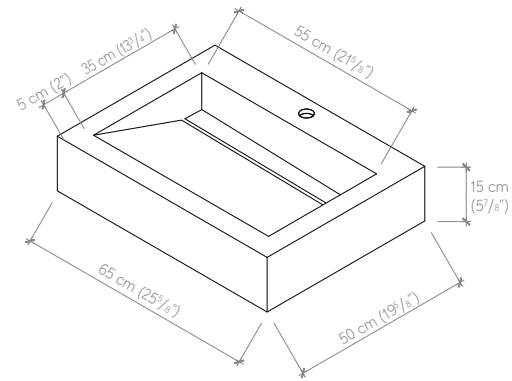

SIT-ON BASIN

Back and bottom tiling is not provided

FIXED DIMENSIONS
Length 65 cm
Depth 50 cm
Height 15 cm
STRUCTURE / Struttura
Reinforcement: continuous panel
BASIN / Vasca
Dimension 55x35 cm
Stainless steel, with porcelain tiling in single sloped pitch
Overflow hole not present
Drain diameter: 1 1/4" (drain not included)
Distance between drain hole and wall: approx. 14.3 cm with or without faucet hole
FAUCET AND FITTING HOLES
Ø 35 mm
Faucet hole always centred with the basin
LOOKS, COLORS AND FINISHES
Looks, colors and finishes chart from page 78 to 83 of the catalogue
WEIGHT AND PACKAGING
Specific features for each request
Supplied with case packaging