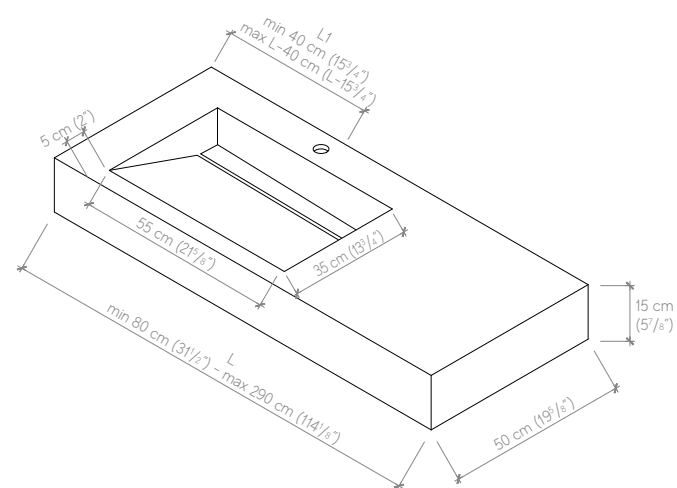

Product Range

SINGLE WALL-MOUNTED SINK

Bottom tiling is not provided

DIMENSIONS
Customisable length L
Depth 50 cm
Height 15 cm
STRUCTURE
Reinforcement: continuous panel
Brackets: stainless steel with holes Ø 10 mm
BASIN
Dimension 55x35 cm
Stainless steel, with porcelain tiling in single sloped pitch
Customisable off-centre L1
Overflow hole not present
Drain diameter: 1 1/4" (drain not included)
Distance between drain hole and wall: approx. 14.3 cm
FAUCET AND FITTING HOLES
Ø 35 mm
Faucet hole always centred with the basin
LOOKS, COLORS AND FINISHES
Looks, colors and finishes chart from page 78 to 83 of the catalogue
WEIGHT AND PACKAGING
Specific features for each request
Supplied with brackets
Supplied with case packaging