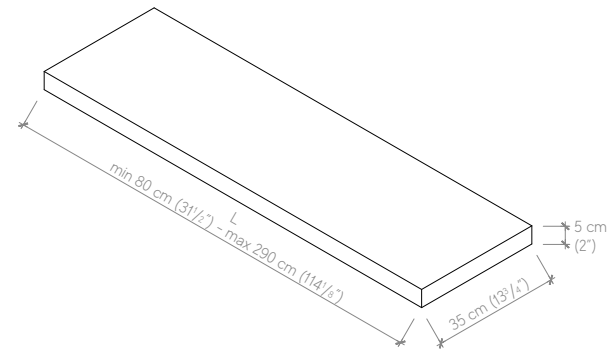

SHELF

Bottom tiling is not provided

DIMENSIONS
Customisable length L
Depth 35 cm
Height 5 cm
STRUCTURE
Reinforcement: continuous panel
Brackets: stainless steel with holes Ø 10 mm
LOOKS, COLORS AND FINISHES
Looks, colors and finishes chart from page 78 to 83 of the catalogue
WEIGHT AND PACKAGING
Specific features for each request
Supplied with brackets
Supplied with case packaging

MASTERTOP

Bottom tiling is not provided

DIMENSIONS
Length 90, 120, 140, 160, 180 cm
Depth 50 cm
Height 12 cm
STRUCTURE
Reinforcement: continuous panel
Brackets: stainless steel with holes Ø 10 mm
FAUCET AND FITTING HOLES
LOOKS, COLORS AND FINISHES
Looks, colors and finishes chart from page 78 to 83 of the catalogue
WEIGHT AND PACKAGING
Supplied with brackets
Supplied with case packaging