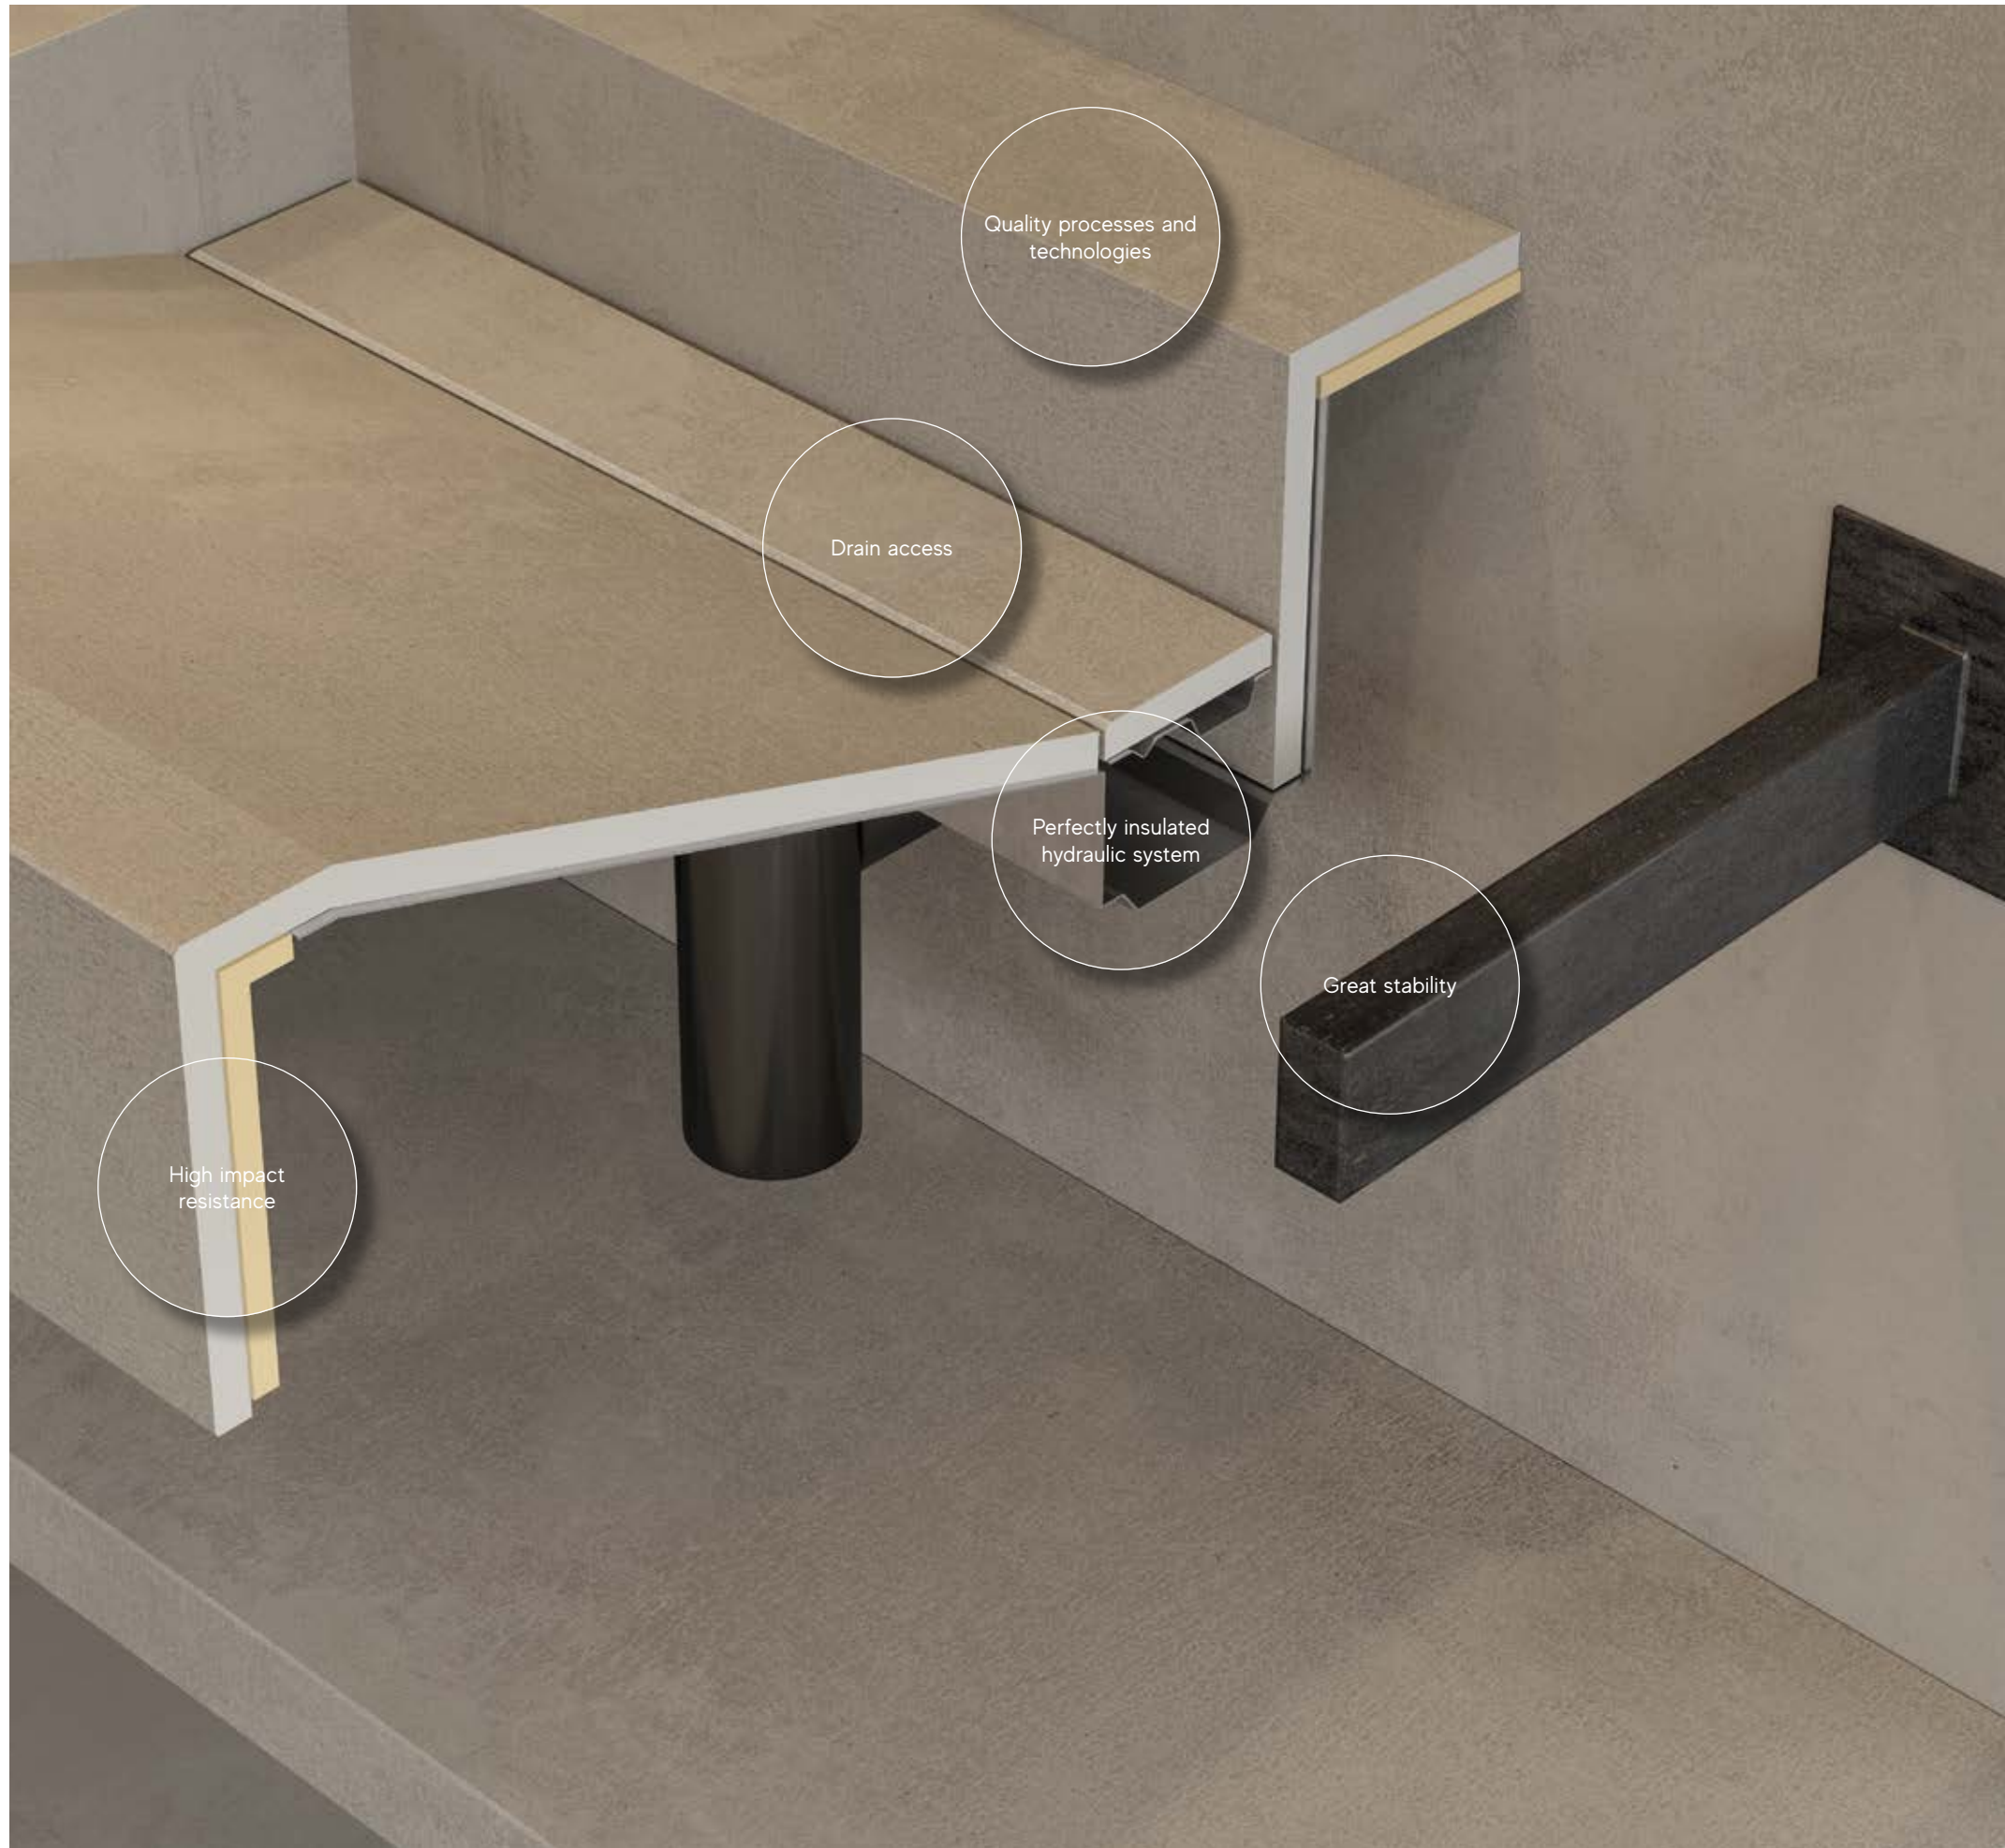

TWIN WALL-MOUNTED SINK

MASTERTOP

PRODUCT RANGE & TECHNICAL SPECS.

WE CARE

Product Range & Technical Specs

- 70 TECHNICAL FEATURES
- 72 PRODUCT RANGE
- 78 LOOKS, COLORS AND FINISHES
- 84 CLEANING AND MAINTENANCE

Drain access

Drain access: rotating the swinging panel makes it possible to access the basin, allowing any remaining dirt to be easily removed.

Perfectly insulated hydraulic system

Perfectly insulated hydraulic system: the one-piece stainless steel basin prevents water infiltration and ensures perfect hydraulic insulation of the object over time.