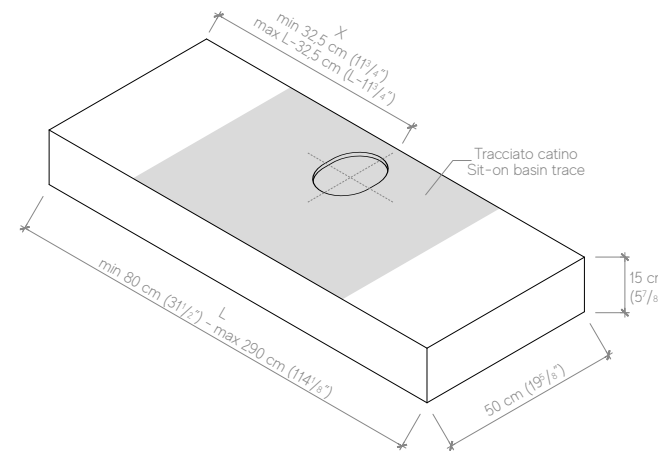

*L1 distance from centre of basin to edge of short side
*L1 distanza centro vasca-bordo lato corto

SIT-ON BASIN

Back and bottom tiling is not provided

FIXED DIMENSIONS
Length 65 cm
Depth 50 cm
Height 15 cm
STRUCTURE / Struttura
Reinforcement: continuous panel
BASIN / Vasca
Dimension 55x35 cm
Stainless steel, with porcelain tiling in single sloped pitch
Overflow hole not present
Drain diameter: 1 1/4" (drain not included)
Distance between drain hole and wall: approx. 14.3 cm with or without faucet hole
FAUCET AND FITTING HOLES
Ø 35 mm
Faucet hole always centred with the basin
LOOKS, COLORS AND FINISHES
Looks, colors and finishes chart from page 78 to 83 of the catalogue
WEIGHT AND PACKAGING
Specific features for each request
Supplied with case packaging

TOP*

Bottom tiling is not provided

*NOTE: TOP can only be ordered in combination with sit-on basin 65x50x15

DIMENSIONS
Customisable length
Depth 50 cm
Height 15 cm
STRUCTURE
Reinforcement: continuous panel
Brackets: stainless steel with holes Ø 10 mm
BASIN HOLE
Customisable sit-on basin position X
LOOKS, COLORS AND FINISHES
Looks, colors and finishes chart from page 78 to 83 of the catalogue
WEIGHT AND PACKAGING
Specific characteristics of each request
Supplied with brackets
Supplied with case packaging