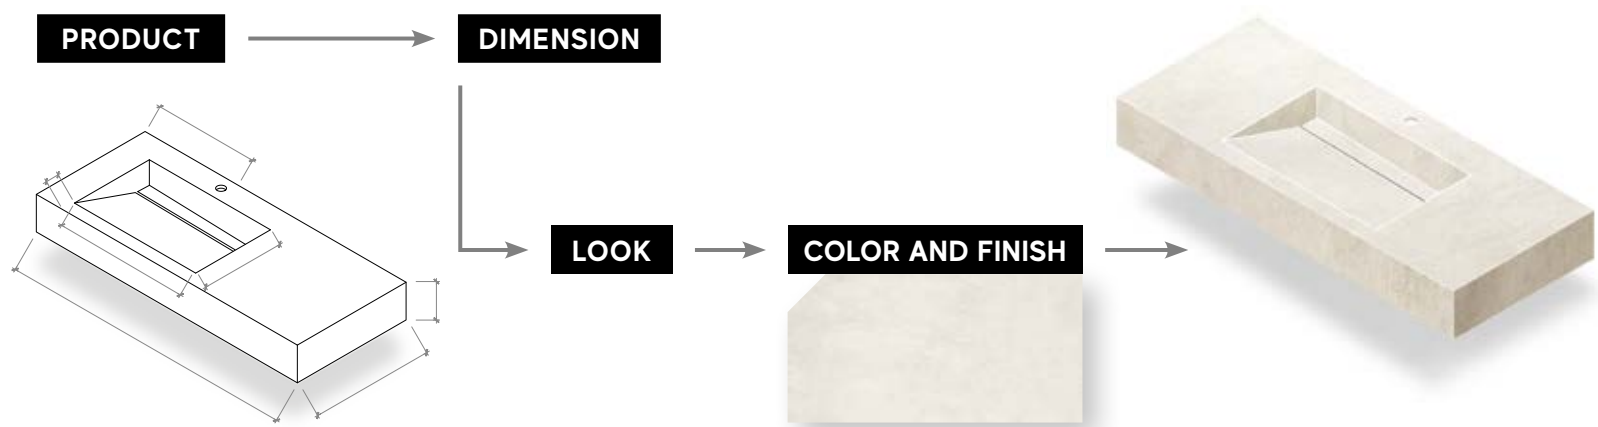

Design solutions: customizable furnishing elements.

The Contract range presents a rich offer designed to support designers and architects in designing and developing bespoke solutions, while at the same time respecting industry standards. The range serves as a perfect tool to support the realization of bathrooms, with a customer-oriented approach and the highest guarantee in terms of sturdiness and reliability.