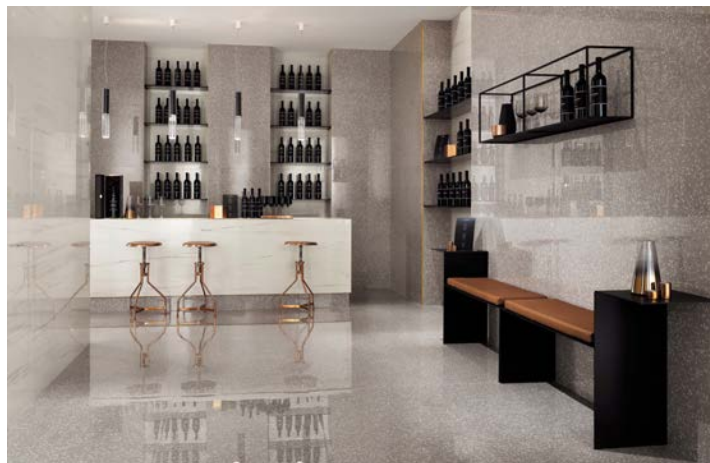

Gems - Terrazzo

General: This artistic impression of a timeless classic meets all the modern design applications in in both appearance, texture and durability. Produced from hard wearing porcelain stoneware, these Terrazzo proposals are suitable for both floors & walls in both residential & commercial projects. Using the latest in manufacturing technologies, this series guarantees no staining, scratching or fading, and is virtually maintenance free (unlike traditional terrazzo).

Applications: Suitable for all floor & wall applications, including kitchens, bathrooms, living areas, covered patios & balconies, foyers, food courts and heavy commercial traffic areas.

Pearl

Origin:	Italy
Colours:	White Cream Pearl Grey Black
Sizes:	600 x 600 mm
Thickness:	9 mm
Finishes:	Matt finish
Type:	Rectified Porcelain Tiles
Appearance:	Terrazzo decorative finishes
Production:	Pressed stoneware with Digital Ink Technology
Technical:	Water Absorption less than 0.05% Stain Resistant (Class 5) - food & beverage stains Fire Retardant – (Class 0) Scratch resistant Acid Resistant UV Resistant Frost Resistant Zero VOCs, PVC, Formaldehyde or Allergens
Slip Resistance:	Matt finish - P4