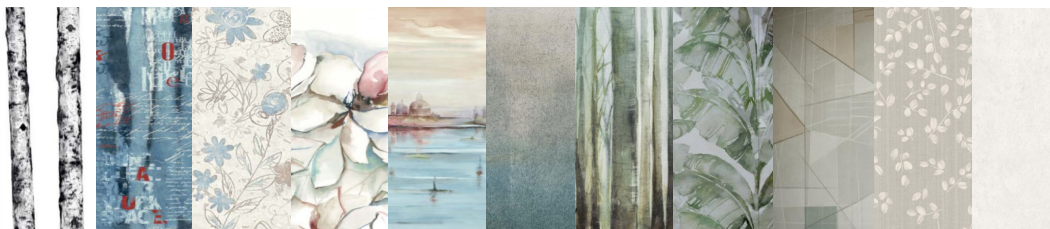

# Kerlite Wonderwall

**General:** For the first time, artistic wall decoration meets ultra-thin porcelain tile slabs - to create countless ideas and designs to transform living spaces in a magical & exciting way. Fabulous decorations with great texture and elegant design printed using a new and exclusive technology to achieve superior finishes in the ceramic industry on a textured matrix.

**Applications:** Matrix & Ritmi suitable for floor and wall. All other prints suitable for wall applications only.

Origin:	Italy
Colours:	Ritmi Script Sketch Lotus Venice Colour Ballet Dream Jungle Frame Zen Freestyle Matrix - plain white textured
Sizes:	1000 x 3000 mm 1000 x 1000 mm - Matrix Only
Thickness:	3.5 mm
Finishes:	Natural finish - soft & smooth textured effect
Type:	New Cold Digital Printing on Matrix porcelain slabs
Appearance:	Decorative finishes
Production:	Pure phosphate & clay with zirconium, Kerlite Plus fibre glass backed.
Technical:	Microban Antibacterial Technology - Matrix and Ritmi Only Water Absorption less than 0.01% Frost Resistant Stain Resistant (Class 5) - food & beverage stains Fire Retardant - Kerlite Plus "Class 1" Not scratch resistant to hard sharp objects Scratch Resistant - Matrix and Ritmi ONLY
Guarantee:	20 Years - for residential & commercial applications