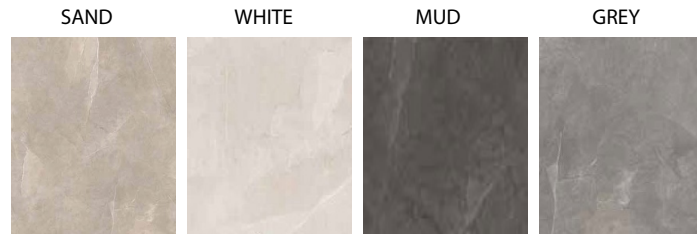

STORM

General: Porcelain innovation harnesses the strength of stone in this collection with outstanding subtle aesthetic potential. Storm is an original reinterpretation of Pulpis stone with contrasting veins and a lightly textured surface that enhances this material look and feel.

Applications: Commercial & residential floors and walls including all applications indoors and out.

Origin:	Italy		
Colours:	Sand White Mud Grey		
Sizes:	1200 x 1200 x 9mm	Natural	All Colours
	600 x 1200 x 9mm	Natural	All Colours
	300 x 1200 x 9mm	Natural	All Colours
	800 x 800 x 9mm	Natural	All Colours
	600 x 600 x 9mm	Natural	All Colours
	300 x 600 x 9mm	Natural	All Colours
	600 x 600 x 9mm	Grip	Sand and Grey Only
	300 x 600 x 9mm	Grip	Sand and Grey Only
	600 x 1200 x 20mm	Grip	Sand and Grey Only
Type:	Vitrified Porcelain		
Appearance:	Natura Pulpis Stone		
Production:	Full colour body and rectified edges		
Technical:	Water Absorption < 0.5%		
	Scratch, Stain, Frost and Chemical Resistant		
Slip Resistance:	Natural	R10	P2 / I
	Grip	R11	P4 / I