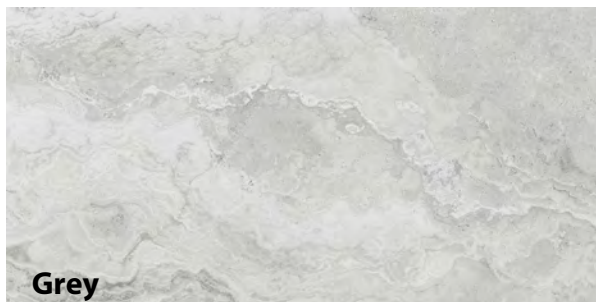

Applications: Walls, Floors, Residential, Commercial, Wet Areas, External, Common/ Public Areas

P4/P5 Slip Rated

300x300	300x600	600x600	400x600	900x900	600x1200	Square Edge Bullnose	mm
✓	✓	✓			✓		10mm
			✓			✓	20mm
✓	✓	✓			✓		Matt
			✓			✓	External
			✓			✓	Bullnose
							Lappato

5 SIZES

2 THICKNESS

2 FINISHES

2 COLOURS

2 SLIP RATINGS

[www.ceramicsurfacesaustralia.com.au](http://www.ceramicsurfacesaustralia.com.au) | [info@csaustralia.com.au](mailto:info@csaustralia.com.au)

Disclaimer: Information stated on our fact sheets are correct at the time of printing and subject to change without notice. We recommend confirmation at the time of specifications