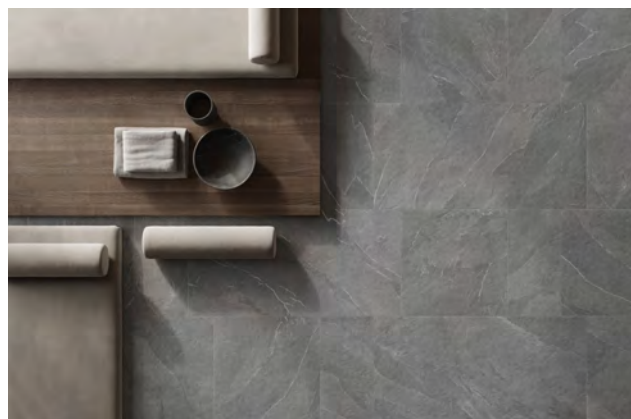

Piombo floor