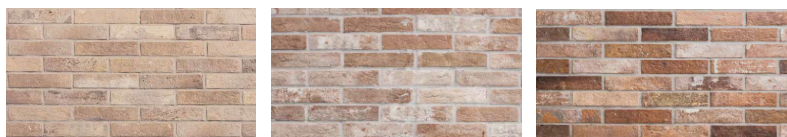

BRISTOL

General: The cosmopolitan air of Bristol, with a wealth of traces of the city's post-industrial heritage, is reflected in the brand new surface inspired by the typical brick facades found there. The allure, feel and urban spirit of bricks springs back to life in this porcelain stoneware, evident in which is the strongly contemporary nature of the vibrant neighbourhoods that make up this English city. Simple to install for both new builds and renovations.

Applications: Commercial & residential internal & external floors & walls, including facades wall features especially interesting for external and slip resistant floors and pathways.

CREAM

RUST

RED

UMBER

DARK

Origin:	Italy	
Colours:	Cream Rust Red Umber Dark	
Sizes:	60 x 250 x 9.5mm	Grip R11 - P4 /I
	340 x 340 x 8.5mm	Natural R10 - P4 /I
	170 x 340 x 8.5mm	Natural R10 - P4 /I
	Corner Pieces:	
	40 x 170 x 60mm	120 x 250 x 60mm
Type:	Porcelain	
Appearance:	Traditional Brick	
Grout Joint:	1cm Grout Joint	
Production:	Double pressed using digital technology	
Technical:	Water Absorption < 0.5%	
	Scratch Resistant	
	Stain Resistant	
	Chemical Resistant	
	Frost Resistant	
Advantages:	Offers exceptional resistance to atmospheric agents and does not change colour or fade when exposed to light. Also protects the external insulation from damage and impacts. Reduced energy consumption with consequent reductions in atmospheric emissions and pollution. Provides thermal inertia and reduction in heat dissipation points.	
Slip Resistance:	Grip R11 - P4 /I	Natural R10 - P4 /I