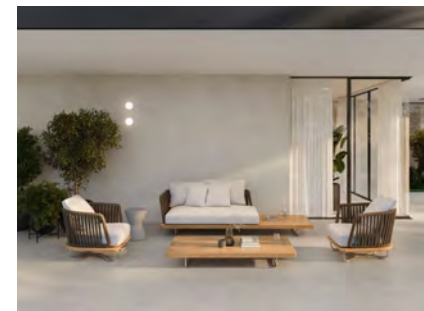

Pearl outside living area