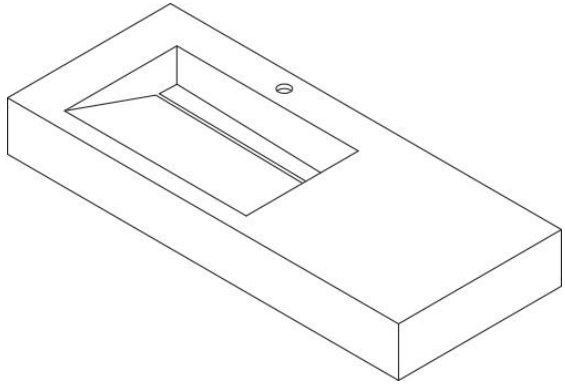

CONTRACT RANGE

Single wall-mounted

Twin wall-mounted

Shelf

Sit-on Basin

Top for Sit-on Basin

DRAIN ACCESS

MASTERTOPS

MASTERTOP MODELS AND CUSTOMIZATION

Single - (1 drain and faucet hole)

900x500x120 mm
1200x500x120 mm
1400x500x120 mm
1600x500x120 mm

Twin - (2 drain and faucet holes)

1800x500x120 mm

Drain hole
diameter and position