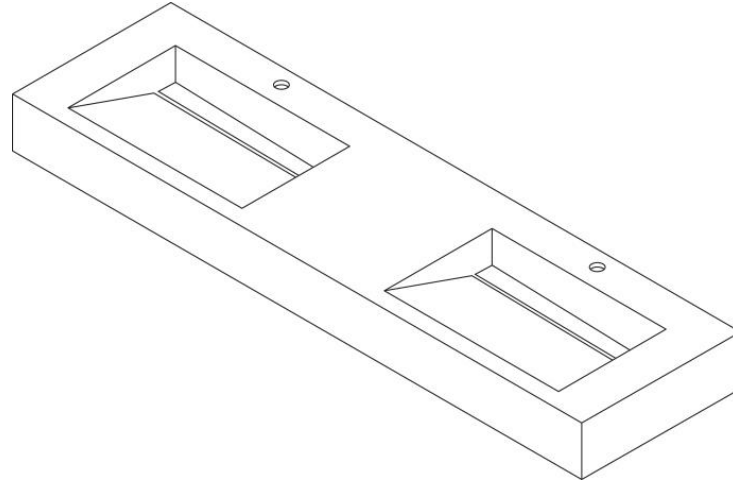

CONTRACT RANGE

Single wall-mounted

Twin wall-mounted

Shelf

Sit-on Basin

Top for Sit-on Basin

DRAIN ACCESS

MASTERTOPS

MASTERTOP MODELS AND CUSTOMIZATION

Single - (1 drain and faucet hole)

900x500x120 mm
1200x500x120 mm
1400x500x120 mm
1600x500x120 mm

Twin - (2 drain and faucet holes)

1800x500x120 mm

Drain hole
diameter and position