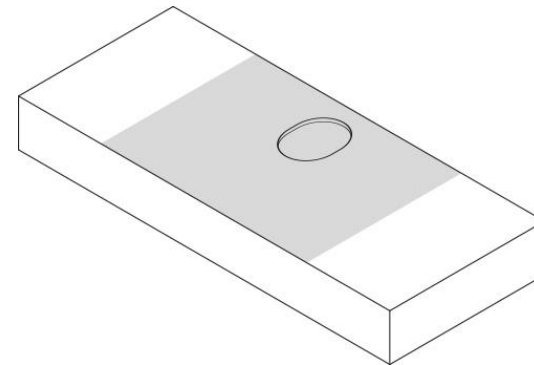

CONTRACT RANGE

Single wall-mounted

Twin wall-mounted

Shelf

Sit-on Basin

Top for Sit-on Basin

DRAIN ACCESS

MASTERTOPS

A top available in 5 dimensions, customizable in terms of color, finishes and hole positions

In order to guarantee maximum freedom of choice, the Mastertop is supplied **without the sit-on basin**, which the end customer can choose from any model available on the market.

MASTERTOP MODELS AND CUSTOMIZATION

Single - (1 drain and faucet hole)

900x500x120 mm
1200x500x120 mm
1400x500x120 mm
1600x500x120 mm

Twin - (2 drain and faucet holes)

1800x500x120 mm

Drain hole
diameter and position