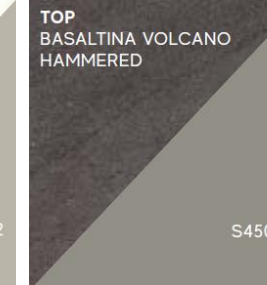

DIALOGO DRAWER UNIT MODELS

670x500x320 mm
800x500x320 mm
1000x500x320 mm   1000x400x320 mm
1200x500x320 mm   1200x400x320 mm

1500x500x320 mm   1500x400x320 mm

01

02

03

04

05

06

07

08

09