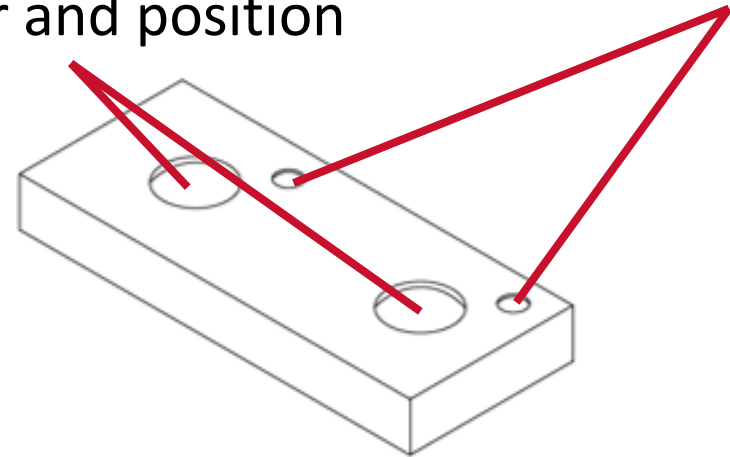

A top available in 5 dimensions, customizable in terms of color, finishes and hole positions

In order to guarantee maximum freedom of choice, the Mastertop is supplied **without the sit-on basin**, which the end customer can choose from any model available on the market.

MASTERTOP MODELS AND CUSTOMIZATION

Single - (1 drain and faucet hole)

900x500x120 mm
1200x500x120 mm
1400x500x120 mm
1600x500x120 mm

Twin - (2 drain and faucet holes)

1800x500x120 mm

Drain hole
diameter and position

Faucet hole position

Drain holes
diameter and position

Faucet holes position

CERAMIC
SURFACES AUSTRALIA