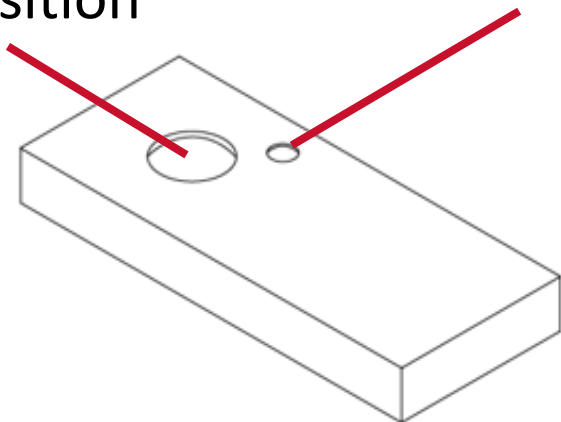

CONTRACT RANGE

Single wall-mounted

Twin wall-mounted

Shelf

Sit-on Basin

Top for Sit-on Basin

DRAIN ACCESS

MASTERTOPS

A top available in 5 dimensions, customizable in terms of color, finishes and hole positions

In order to guarantee maximum freedom of choice, the Mastertop is supplied **without the sit-on basin**, which the end customer can choose from any model available on the market.

MASTERTOP MODELS AND CUSTOMIZATION

Single - (1 drain and faucet hole)

900x500x120 mm
1200x500x120 mm
1400x500x120 mm
1600x500x120 mm

Twin - (2 drain and faucet holes)

1800x500x120 mm

Drain hole
diameter and position

Faucet hole position

Drain holes
diameter and position

Faucet holes position

CERAMIC
SURFACES AUSTRALIA