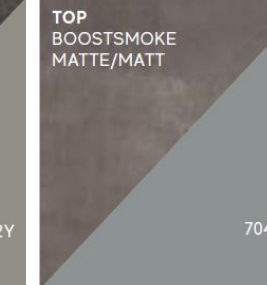

07

08

09

A modern, minimalist bathroom vanity featuring a thick, grey concrete countertop with two rectangular sinks. The vanity is supported by a grey cabinet with a central open shelf. The countertop is set against a textured, light-colored wall. On the countertop, there are two black faucets, a black tray with three bottles, and a stack of three folded white towels. Above the countertop, a shelf holds various bathroom items, including a soap dispenser, a candle, and a container. To the right, a white towel hangs on a black towel rack. The floor is made of large, light-colored tiles.