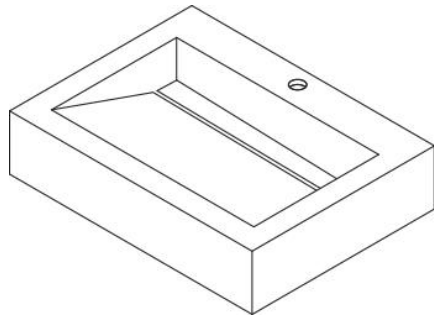

CONTRACT RANGE

Single wall-mounted

Twin wall-mounted

Shelf

Sit-on Basin

Top for Sit-on Basin

DRAIN ACCESS

MASTERTOPS

A top available in 5 dimensions, customizable in terms of color, finishes and hole positions

In order to guarantee maximum freedom of choice, the Mastertop is supplied **without the sit-on basin**, which the end customer can choose from any model available on the market.

MASTERTOP MODELS AND CUSTOMIZATION

Single - (1 drain and faucet hole)

900x500x120 mm
1200x500x120 mm
1400x500x120 mm
1600x500x120 mm

Twin - (2 drain and faucet holes)

1800x500x120 mm

Drain hole
diameter and position