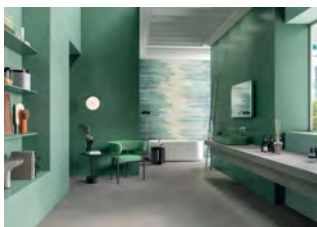

CSA XL - AS 6mm PRISM Slabs - Resin look

General: PRISM is inspired by hand trowelled resin, creating colour depth and graphic detail in 13 original hues, evoking Italian culture in a contemporary manner. These wall slabs recreate three-dimensional effects with uneven colour and harmonious graphics - stunning in both ambience and design.

Applications: From wall and floor coverings to furnishing elements, including bathroom vanities, retail counters and table tops. Suitable for residential and commercial environments, and both indoor and outdoor applications.