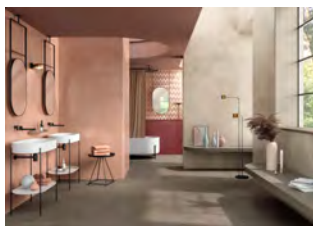

CSA XL - AS 6mm PRISM Slabs - Resin look

General: PRISM is inspired by hand trowelled resin, creating colour depth and graphic detail in 13 original hues, evoking Italian culture in a contemporary manner. These wall slabs recreate three-dimensional effects with uneven colour and harmonious graphics - stunning in both ambience and design.

Applications: From wall and floor coverings to furnishing elements, including bathroom vanities, retail counters and table tops. Suitable for residential and commercial environments, and both indoor and outdoor applications.