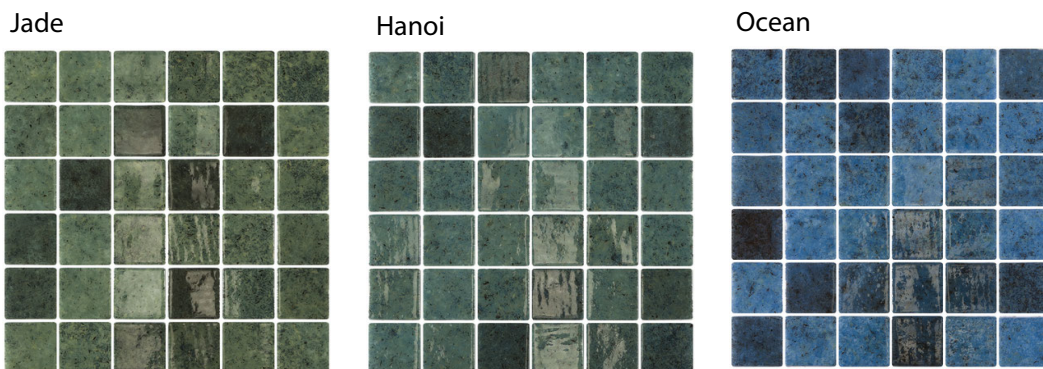

BORA STONE - Glass Pool Mosaics

General: The Bora Stone collection of recycled glass mosaics recreates the water colours surrounding the French Polynesian Islands of the South Pacific ocean. Produced in Matt finish to create the ambience of a calmer day around the pool and Glossy finish to brighten up sparkling sun shinning days. Available in 3 colourways 50x50x5.6mm and 25x25x4.4mm mosaic formats. A polyurethane system of dot mounting allows total tile adhesion between the tile back key and the substrate.

Applications: Suitable for all swimming pool and wet wall applications, including spas, saunas, bathrooms, and commercial wet areas.

Origin: Spain
Colours: Jade
Hanoi
Ocean
Sizes & Proposals: 50 x 50 x 5.6mm mosaic on 310 x 310mm sheets
25 x 25 x 4.4mm mosaic on 334 x 334mm sheets
Finishes: Matt and Glossy finishes
Type: Glass Tumbled Edge Mosaic Tiles

Appearance: South Pacific water colours
Production: Recycled digital coloured glass Technology
Technical: Stain Resistant (Class 5) - food & beverage
Fire Retardant – (Class 0)
Scratch resistant
Acid Resistant
UV Resistant
Frost Resistant
Zero VOCs, PVC, Formaldehyde or Allergens