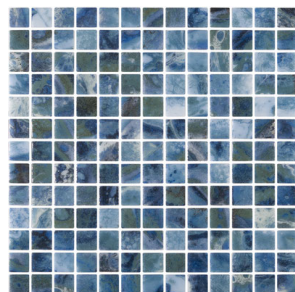

# MYTHOS - Glass Pool Mosaics

**General:** The Mythos collection of recycled glass mosaics recreates the many colours of Grecian Island waters. Produced in Matt finish to create a subdued calm ambience around the pool and Glossy finish to liven up sunny party days. Available in 7 colourways in 25x25x4.4mm mosaic format. A polyurethane system of dot mounting allows total tile adhesion between the tile back key and the substrate.

**Applications:** Suitable for all swimming pool and wet wall applications, including spas, saunas, bathrooms, and commercial wet areas.

Itica

Feroe

Corfu

Milos

Delfos

Capri

<b>Origin:</b>	Spain
<b>Colours:</b>	Itica Feroe Corfu Milos Delfos Capri Elba
<b>Sizes</b>	25 x 25 x 4.4mm mosaic on 334 x 334mm sheets
<b>Finishes:</b>	Matt and Glossy finishes
<b>Type:</b>	Glass Tumbled Edge Mosaic Tiles
<b>Appearance:</b>	Greek Island varying water colours
<b>Production:</b>	Recycled digital coloured glass Technology
<b>Technical:</b>	Stain Resistant (Class 5) - food & beverage Fire Retardant – (Class 0) Scratch resistant Acid Resistant UV Resistant Frost Resistant Zero VOCs, PVC, Formaldehyde or Allergens

Elba

Milos - pool

Itica - pool

Capri - pool

Delfos - pool