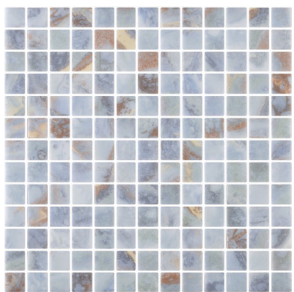

# MYTHOS - Glass Pool Mosaics

**General:** The Mythos collection of recycled glass mosaics recreates the many colours of Grecian Island waters. Produced in Matt finish to create a subdued calm ambience around the pool and Glossy finish to liven up sunny party days. Available in 7 colourways in 25x25x4.4mm mosaic format. A polyurethane system of dot mounting allows total tile adhesion between the tile back key and the substrate.

**Applications:** Suitable for all swimming pool and wet wall applications, including spas, saunas, bathrooms, and commercial wet areas.

Itica

Feroe

Corfu

Milos

Delfos

Capri

<b>Origin:</b>	Spain
<b>Colours:</b>	Itica Feroe Corfu Milos Delfos Capri Elba
<b>Sizes</b>	25 x 25 x 4.4mm mosaic on 334 x 334mm sheets
<b>Finishes:</b>	Matt and Glossy finishes
<b>Type:</b>	Glass Tumbled Edge Mosaic Tiles
<b>Appearance:</b>	Greek Island varying water colours
<b>Production:</b>	Recycled digital coloured glass Technology
<b>Technical:</b>	Stain Resistant (Class 5) - food & beverage Fire Retardant – (Class 0) Scratch resistant Acid Resistant UV Resistant Frost Resistant Zero VOCs, PVC, Formaldehyde or Allergens