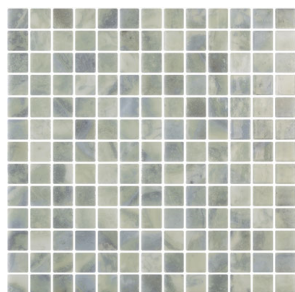

# MYTHOS - Glass Pool Mosaics

**General:** The Mythos collection of recycled glass mosaics recreates the many colours of Grecian Island waters. Produced in Matt finish to create a subdued calm ambience around the pool and Glossy finish to liven up sunny party days. Available in 7 colourways in 25x25x4.4mm mosaic format. A polyurethane system of dot mounting allows total tile adhesion between the tile back key and the substrate.

**Applications:** Suitable for all swimming pool and wet wall applications, including spas, saunas, bathrooms, and commercial wet areas.

Itica

Feroe

Corfu

Milos

Delfos

Capri

<b>Origin:</b>	Spain
<b>Colours:</b>	Itica Feroe Corfu Milos Delfos Capri Elba
<b>Sizes</b>	25 x 25 x 4.4mm mosaic on 334 x 334mm sheets
<b>Finishes:</b>	Matt and Glossy finishes
<b>Type:</b>	Glass Tumbled Edge Mosaic Tiles
<b>Appearance:</b>	Greek Island varying water colours
<b>Production:</b>	Recycled digital coloured glass Technology
<b>Technical:</b>	Stain Resistant (Class 5) - food & beverage Fire Retardant – (Class 0) Scratch resistant Acid Resistant UV Resistant Frost Resistant Zero VOCs, PVC, Formaldehyde or Allergens