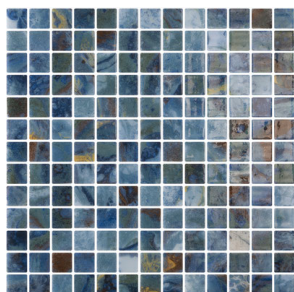

# MYTHOS - Glass Pool Mosaics

**General:** The Mythos collection of recycled glass mosaics recreates the many colours of Grecian Island waters. Produced in Matt finish to create a subdued calm ambience around the pool and Glossy finish to liven up sunny party days. Available in 7 colourways in 25x25x4.4mm mosaic format. A polyurethane system of dot mounting allows total tile adhesion between the tile back key and the substrate.

**Applications:** Suitable for all swimming pool and wet wall applications, including spas, saunas, bathrooms, and commercial wet areas.

Itica

Feroe

Corfu

Milos

Delfos

Capri

<b>Origin:</b>	Spain
<b>Colours:</b>	Itica Feroe Corfu Milos Delfos Capri Elba
<b>Sizes</b>	25 x 25 x 4.4mm mosaic on 334 x 334mm sheets
<b>Finishes:</b>	Matt and Glossy finishes
<b>Type:</b>	Glass Tumbled Edge Mosaic Tiles
<b>Appearance:</b>	Greek Island varying water colours
<b>Production:</b>	Recycled digital coloured glass Technology
<b>Technical:</b>	Stain Resistant (Class 5) - food & beverage Fire Retardant – (Class 0) Scratch resistant Acid Resistant UV Resistant Frost Resistant Zero VOCs, PVC, Formaldehyde or Allergens