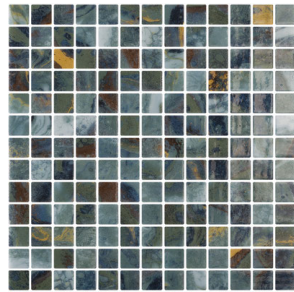

# MYTHOS - Glass Pool Mosaics

**General:** The Mythos collection of recycled glass mosaics recreates the many colours of Grecian Island waters. Produced in Matt finish to create a subdued calm ambience around the pool and Glossy finish to liven up sunny party days. Available in 7 colourways in 25x25x4.4mm mosaic format. A polyurethane system of dot mounting allows total tile adhesion between the tile back key and the substrate.

**Applications:** Suitable for all swimming pool and wet wall applications, including spas, saunas, bathrooms, and commercial wet areas.

Itica

Feroe

Corfu

Milos

Delfos

Capri

<b>Origin:</b>	Spain
<b>Colours:</b>	Itica Feroe Corfu Milos Delfos Capri Elba
<b>Sizes</b>	25 x 25 x 4.4mm mosaic on 334 x 334mm sheets
<b>Finishes:</b>	Matt and Glossy finishes
<b>Type:</b>	Glass Tumbled Edge Mosaic Tiles
<b>Appearance:</b>	Greek Island varying water colours
<b>Production:</b>	Recycled digital coloured glass Technology
<b>Technical:</b>	Stain Resistant (Class 5) - food & beverage Fire Retardant – (Class 0) Scratch resistant Acid Resistant UV Resistant Frost Resistant Zero VOCs, PVC, Formaldehyde or Allergens