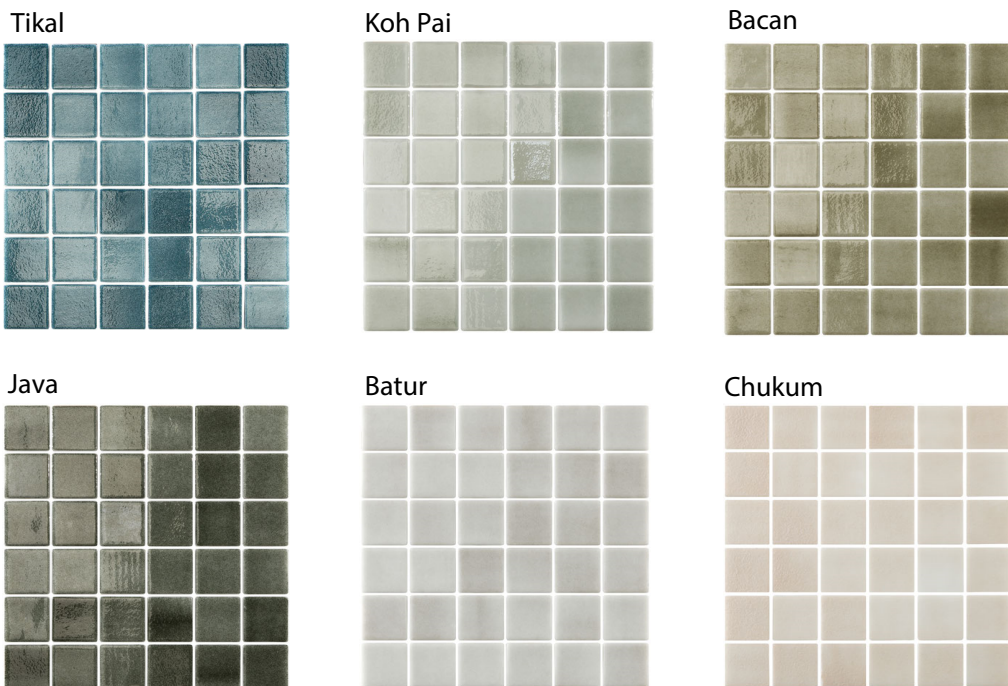

# LAGOON - Glass Pool Mosaics

**General:** The Lagoon collection of recycled glass mosaics recreates the varying moods of crystal water lagoons - sparkling with fresh mountain water from waterfalls above. Produced in Mist, Glossy and Silk Antislip finishes - to cover all wet areas uses. Available in 6 colourways in 50x50x5.6mm mosaic format. A polyurethane system of dot mounting allows total tile adhesion between the tile back key and the substrate.

**Applications:** Suitable for all swimming pool and wet wall applications, including spas, saunas, bathrooms, and commercial wet areas.

<b>Origin:</b>	Spain	
<b>Colours:</b>	Tikal	All finishes
	Koh Pai	All finishes
	Bacan	All finishes
	Java	All finishes
	Batur	Silk Antislip ONLY
	Chukum	Silk Antislip ONLY

**Sizes** 50 x 50 x 5.6mm mosaic on 310 x 310mm sheets

**Finishes:** Mist, Glossy and Silk Antislip

**Type:** Glass Tumbled Edge Mosaic Tiles

**Appearance:** Lagoon water colours

**Production:** Recycled digital coloured glass Technology

**Glossy finishes:**

Tikal pool mosaics

Koh Pai pool mosaics

Bacan pool mosaics

Chukum pool mosaics