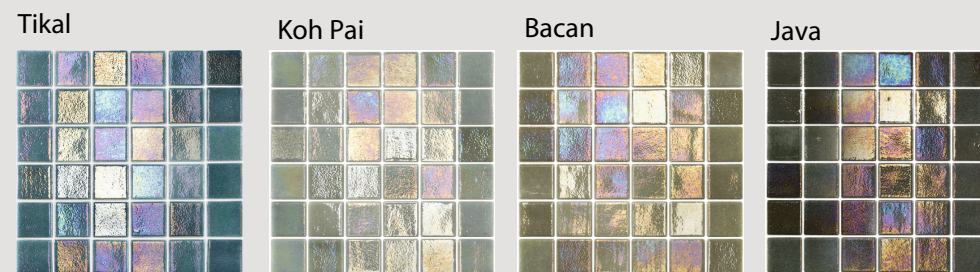

**Applications:** Suitable for all swimming pool and wet wall applications, including spas, saunas, bathrooms, and commercial wet areas.

<b>Origin:</b>	Spain	
<b>Colours:</b>	Tikal	All finishes
	Koh Pai	All finishes
	Bacan	All finishes
	Java	All finishes
	Batur	Silk Antislip ONLY
	Chukum	Silk Antislip ONLY

**Sizes** 50 x 50 x 5.6mm mosaic on 310 x 310mm sheets

**Finishes:** Mist, Glossy and Silk Antislip

**Type:** Glass Tumbled Edge Mosaic Tiles

**Appearance:** Lagoon water colours

**Production:** Recycled digital coloured glass Technology

**Glossy finishes:**

Tikal pool mosaics

Koh Pai pool mosaics

Bacan pool mosaics

Chukum pool mosaics