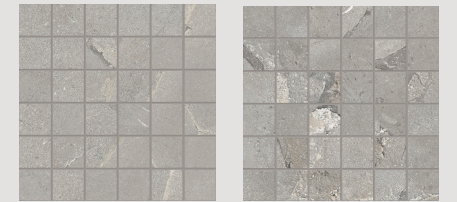

# U INFINITY

**General:** This collection is inspired by the black brecciated quartzite from Brazil, also known as Negresco. The stones natural structure, with stippling alternating with larger more neutral areas gives this new collection the distinctive visual impression of multiform infinity. Available in two textures - Purestone and Cobblestone, along with four colourways plus Decors and Mosaics.

**Availability:**

Purestone - Natural finish 1200 x 2780 x 6mm 1200 x 1200 x 9mm 600 x 1200 x 9mm 800 x 800 x 9mm 600 x 600 x 9mm 300 x 600 x 9mm	Cobblestone - Natural finish 1200 x 2780 x 6mm 600 x 1200 x 9mm
Purestone - Antislip 600 x 1200 x 9mm	Arcade Decor 600 x 1200 x 9mm 300 x 600 x 9mm
Purestone - Paver (Beige & Grey) 600 x 1200 x 20mm	Cobblestone - Paver (Grey ONLY) 600 x 1200 x 20mm

**Type:** Full colour body porcelain

**Appearance:** Brazilian Negresco stone

**Production:** Pressed & Rectified porcelain

**Technical:** Fire and Frost Resistant  
Chemical and Stain Resistant  
Water porosity – less than 0.05%  
Scratch Resistant

**Slip Resistance:** Natural 9mm : R10 / P2  
Antislip 9mm : R11 / P4  
Paver 20mm : R11 / P4

White - Purestone finish

Beige - Cobblestone finish

Grey - Purestone & Cobblestone finishes

Black - Purestone & Cobblestone finishes