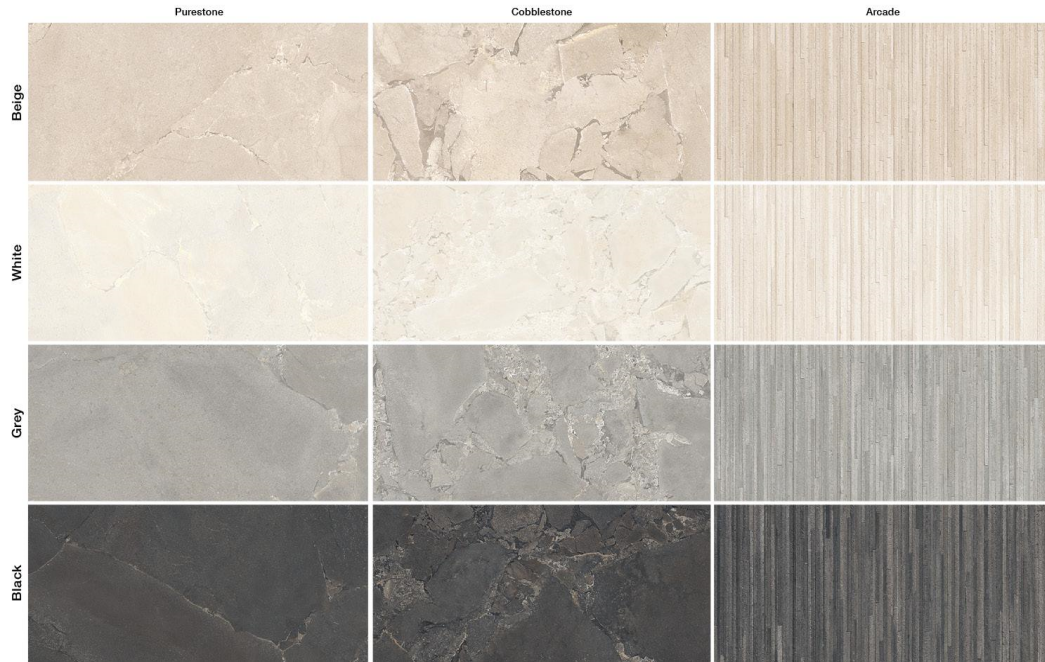

U INFINITY

General: This collection is inspired by the black brecciated quartzite from Brazil, also known as Negresco. The stones natural structure, with stippling alternating with larger more neutral areas gives this new collection the distinctive visual impression of multiform infinity. Available in two textures - Purestone and Cobblestone, along with four colourways plus Decors and Mosaics.

Applications: All commercial and residential applications for both floor and wall. Create various edge detailing & laminations for steps, pool surrounds / copings, plus various mosaics designs.